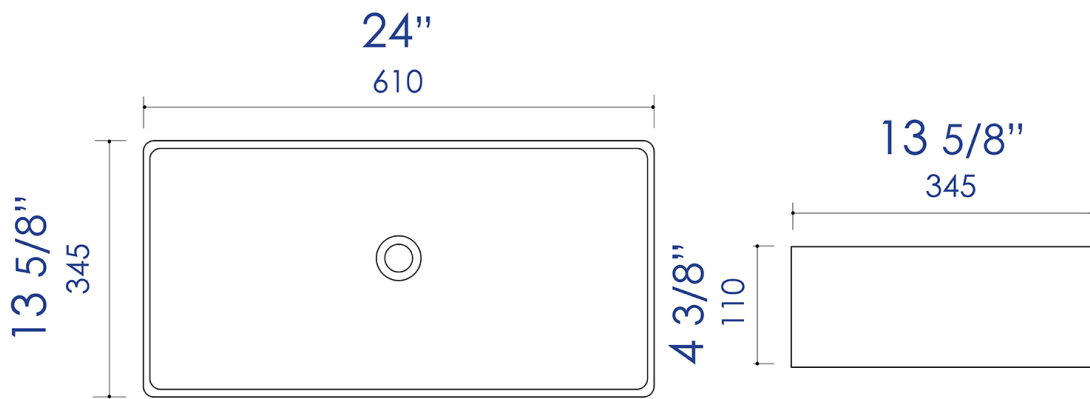

ABC902

Black or White Matte 24" Modern Rectangular Above Mount Ceramic Sink

Note: All product dimensions are approximate and should be verified on site prior to installation.
Visit www.ALFIbrand.com for more information.