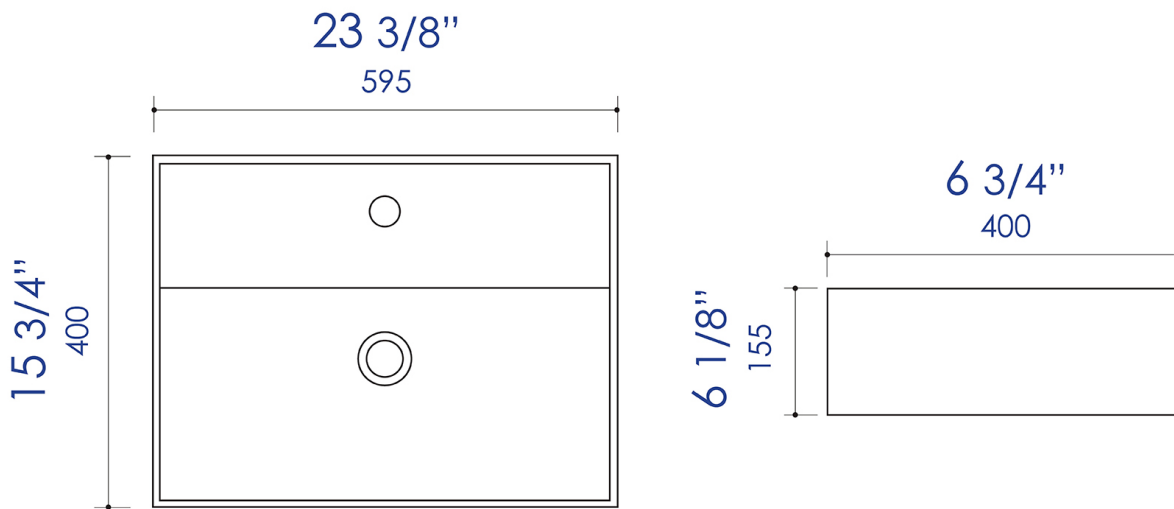

ABC901

Black or White Matte 24" Modern Rectangular Above Mount Ceramic Sink with Faucet Hole

Note: All product dimensions are approximate and should be verified on site prior to installation.
Visit www.ALFIbrand.com for more information.