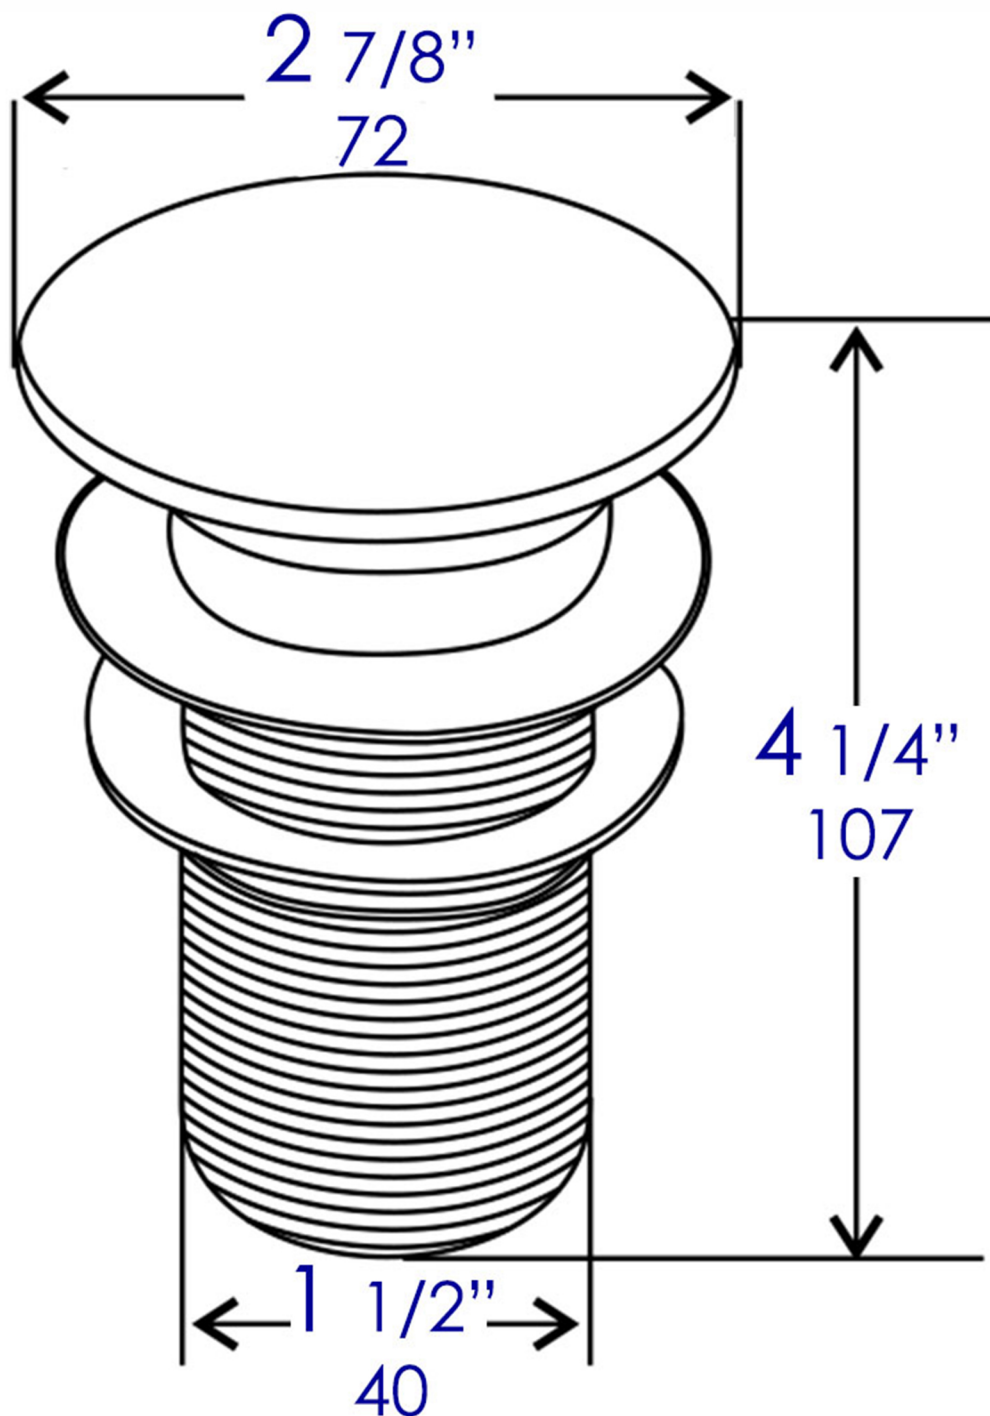

# AB8055

Black or White Ceramic Mushroom Top  
Pop Up Drain for Sinks without Overflow

**Note:** All product dimensions are approximate and should be verified on site prior to installation.  
Visit [www.ALFIbrand.com](http://www.ALFIbrand.com) for more information.