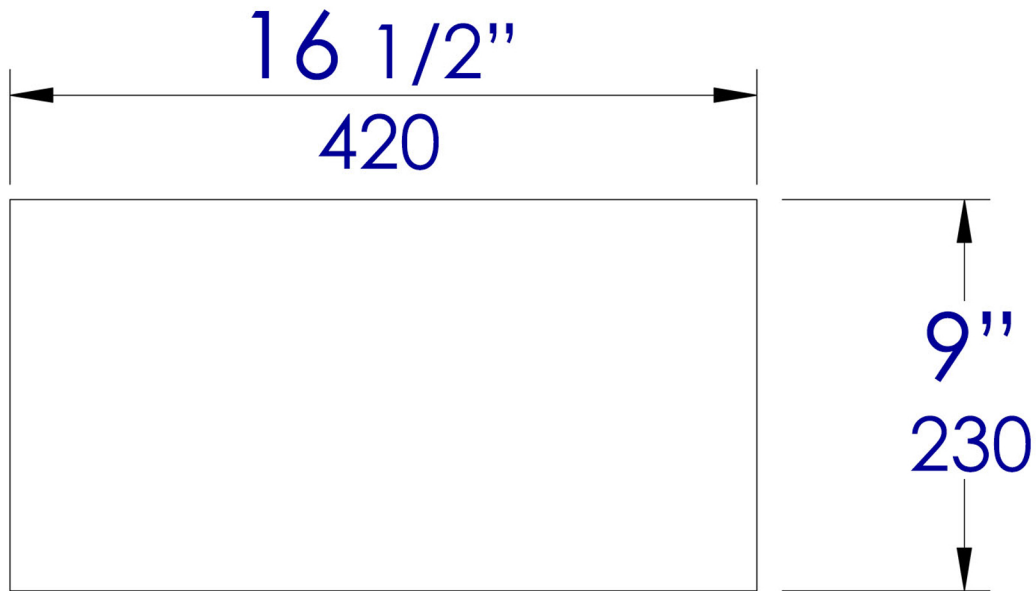

ABST77BM

Black & White Designer solid surface
resin bathroom / shower stool

Note: All product dimensions are approximate and should be verified on site prior to installation.
Visit www.ALFIbrand.com for more information.