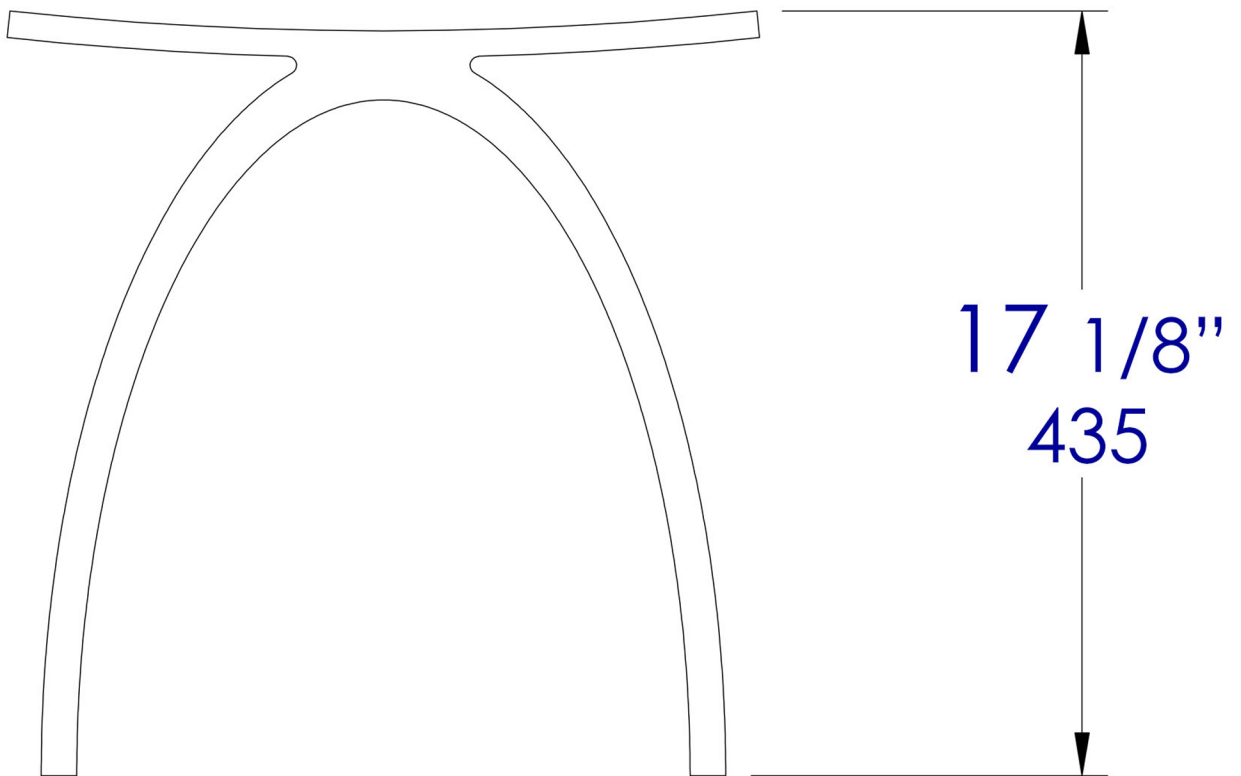

ABST77BM

Black & White Designer solid surface
resin bathroom / shower stool

Note: All product dimensions are approximate and should be verified on site prior to installation.
Visit www.ALFIbrand.com for more information.