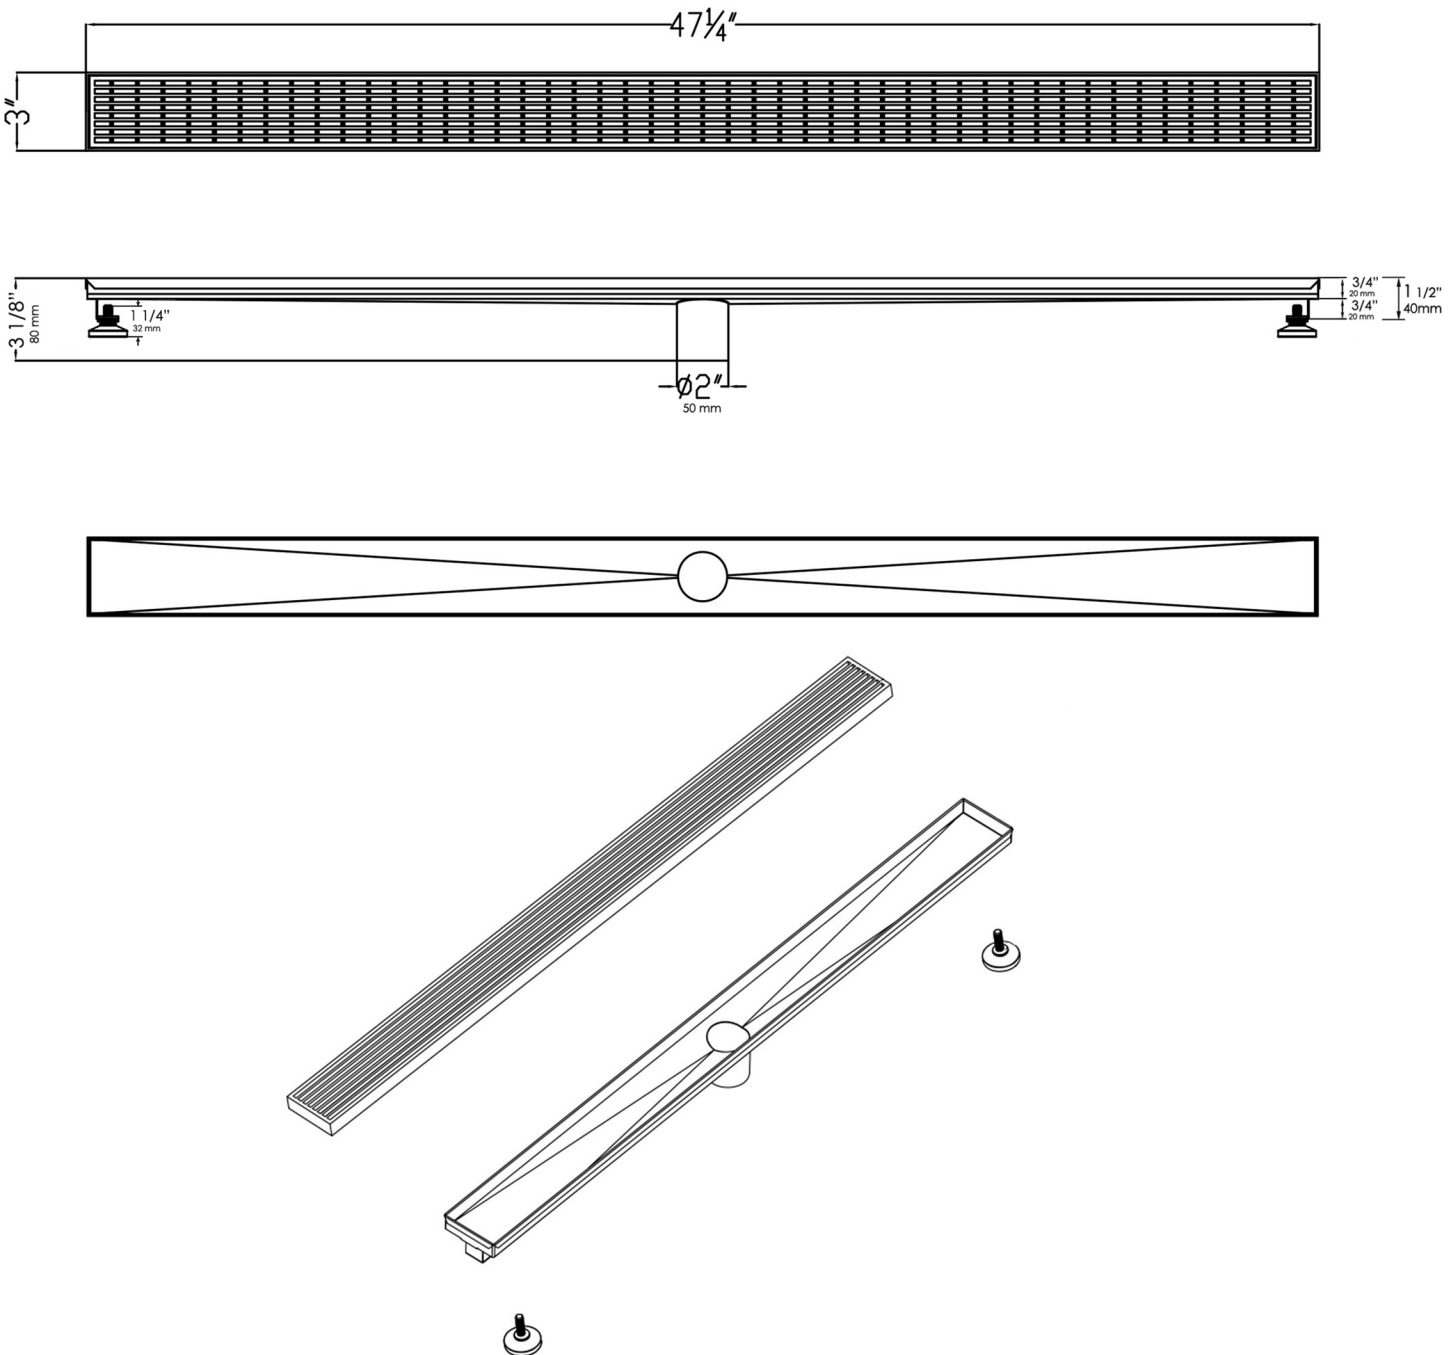

ABLD47D

47" Stainless Steel Linear Shower Drain with Groove Lines

Note: All product dimensions are approximate and should be verified on site prior to installation.
Visit www.ALFIbrand.com for more information.