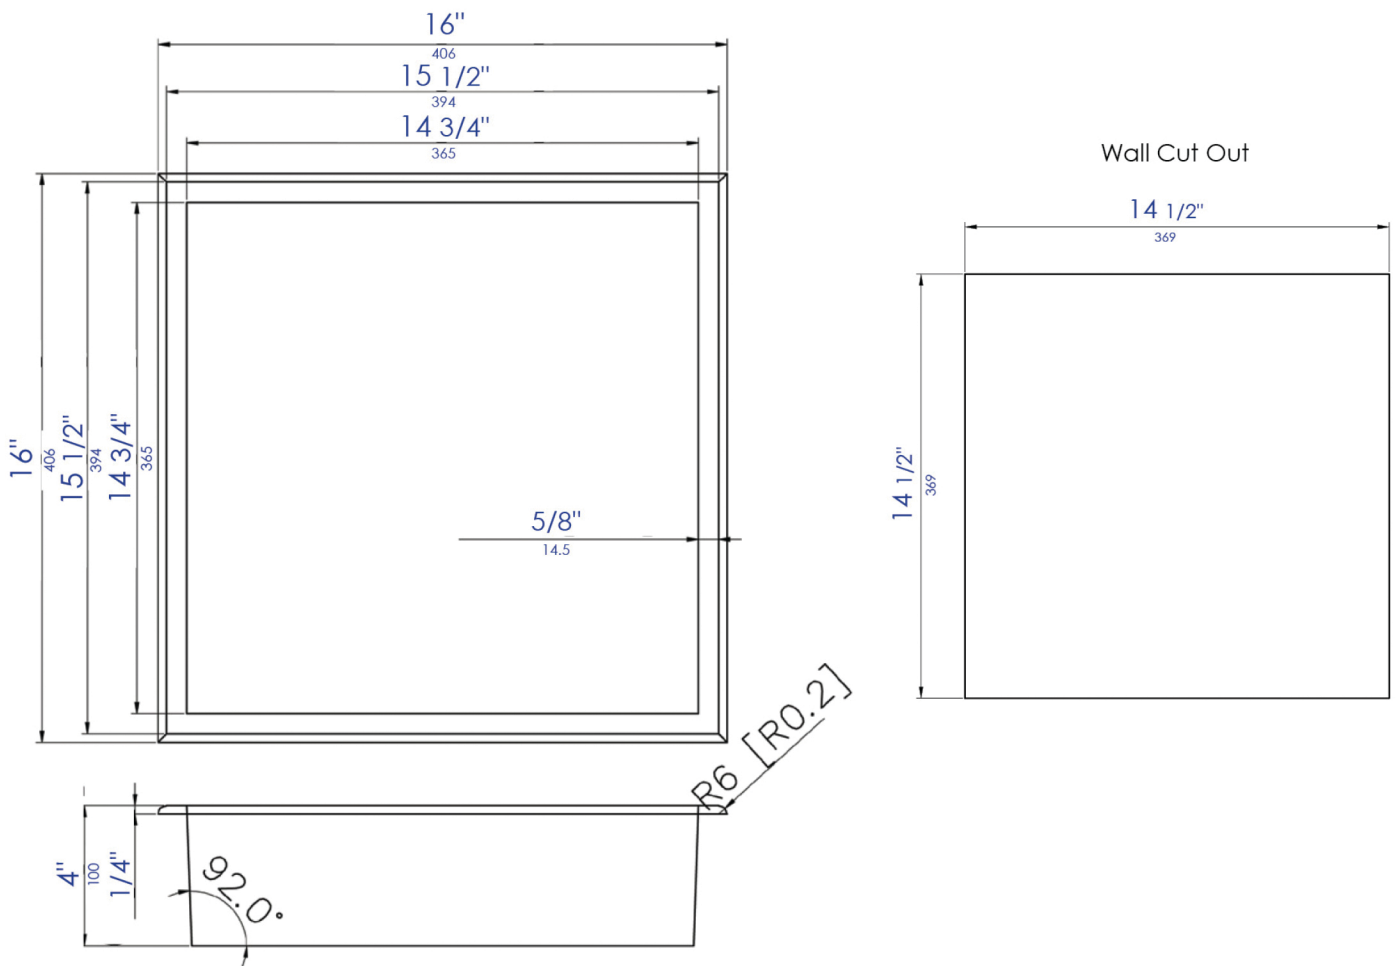

# ABNC1616

16" x 16" White or Black Stainless Steel Square Single Shelf Shower Niche

**Note:** All product dimensions are approximate and should be verified on site prior to installation. Visit [www.ALFIbrand.com](http://www.ALFIbrand.com) for more information.