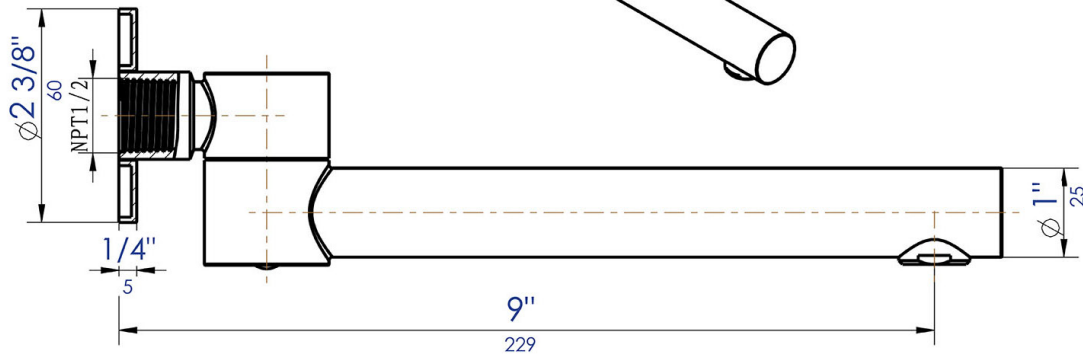

AB6601

Round Foldable Tub Spout

Note: All product dimensions are approximate and should be verified on site prior to installation.
Visit www.ALFIbrand.com for more information.