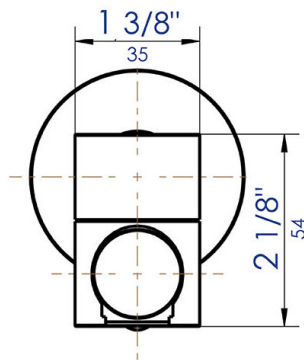

AB6601

Round Foldable Tub Spout

Note: All product dimensions are approximate and should be verified on site prior to installation.
Visit www.ALFIbrand.com for more information.