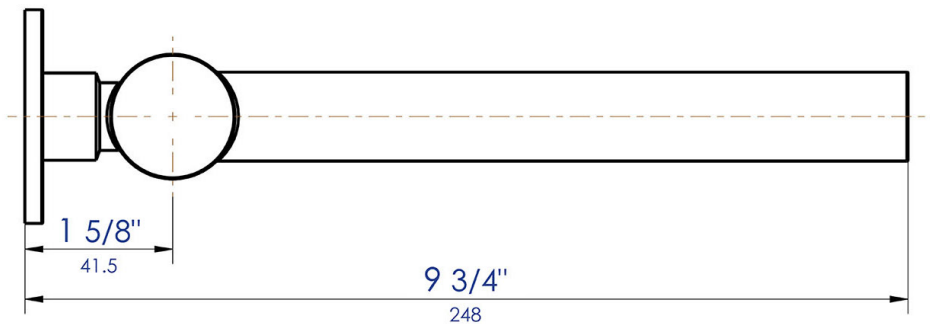

AB6601

Round Foldable Tub Spout

Note: All product dimensions are approximate and should be verified on site prior to installation.
Visit www.ALFIbrand.com for more information.