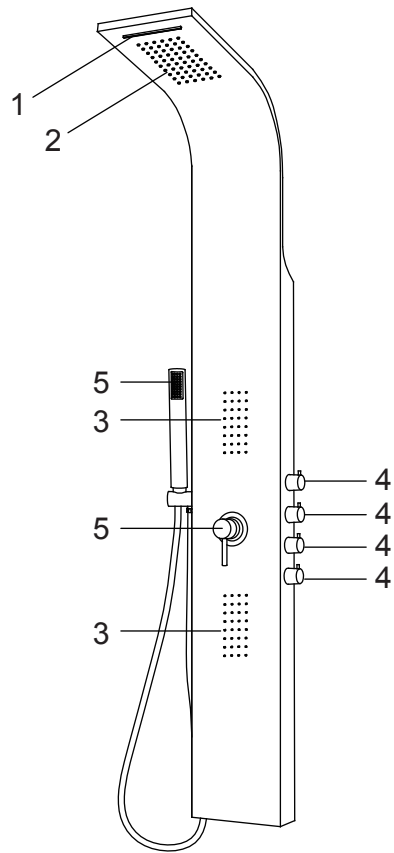

# Installation Instructions ABSP30 shower panel

## III. HAND SHOWER INSTALLATION

## I. Function

1. Waterfall
2. Shower Head
3. Body jets
4. Diverter
5. Mixer
6. Hand shower

## II. Installation

Note! Before drilling any holes for fixing your shower panel ensure that there are no hidden cables or pipework within the wall