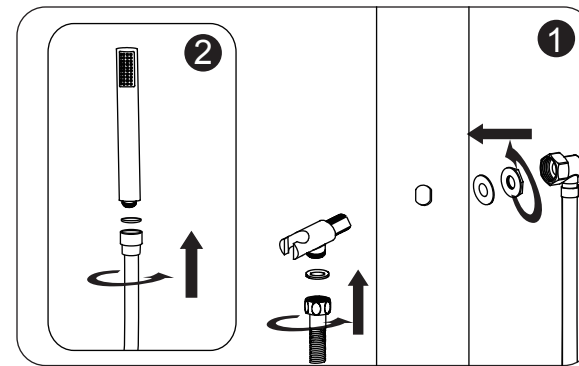

# Installation Instructions ABSP30 shower panel

## I. Function

1. Waterfall
2. Shower Head
3. Body jets
4. Diverter
5. Mixer
6. Hand shower

## II. Installation

Note! Before drilling any holes for fixing your shower panel ensure that there are no hidden cables or pipework within the wall