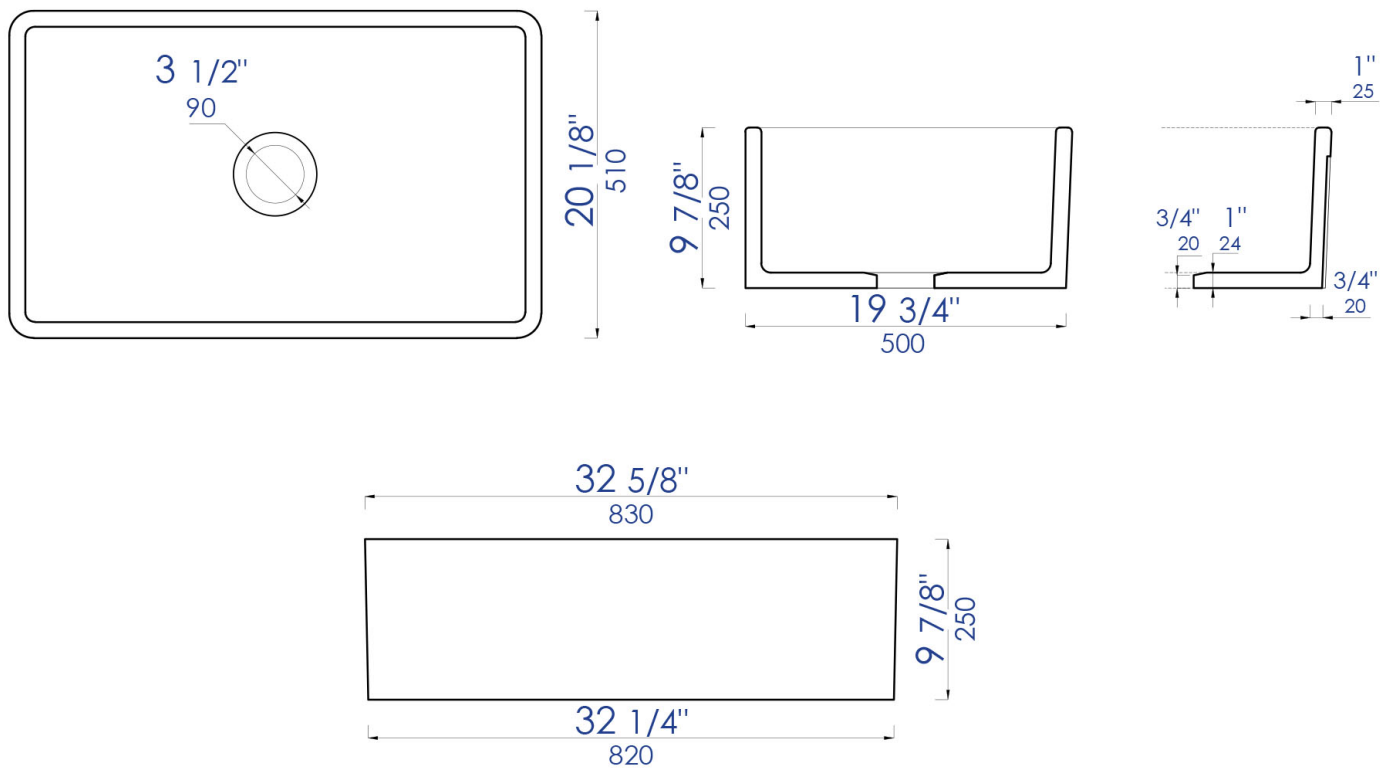

ABCO3320SB

Concrete Color 33 inch Reversible Single
Fireclay Farmhouse Kitchen Sink

Note: All product dimensions are approximate and should be verified on site prior to installation.
Visit www.ALFIbrand.com for more information.