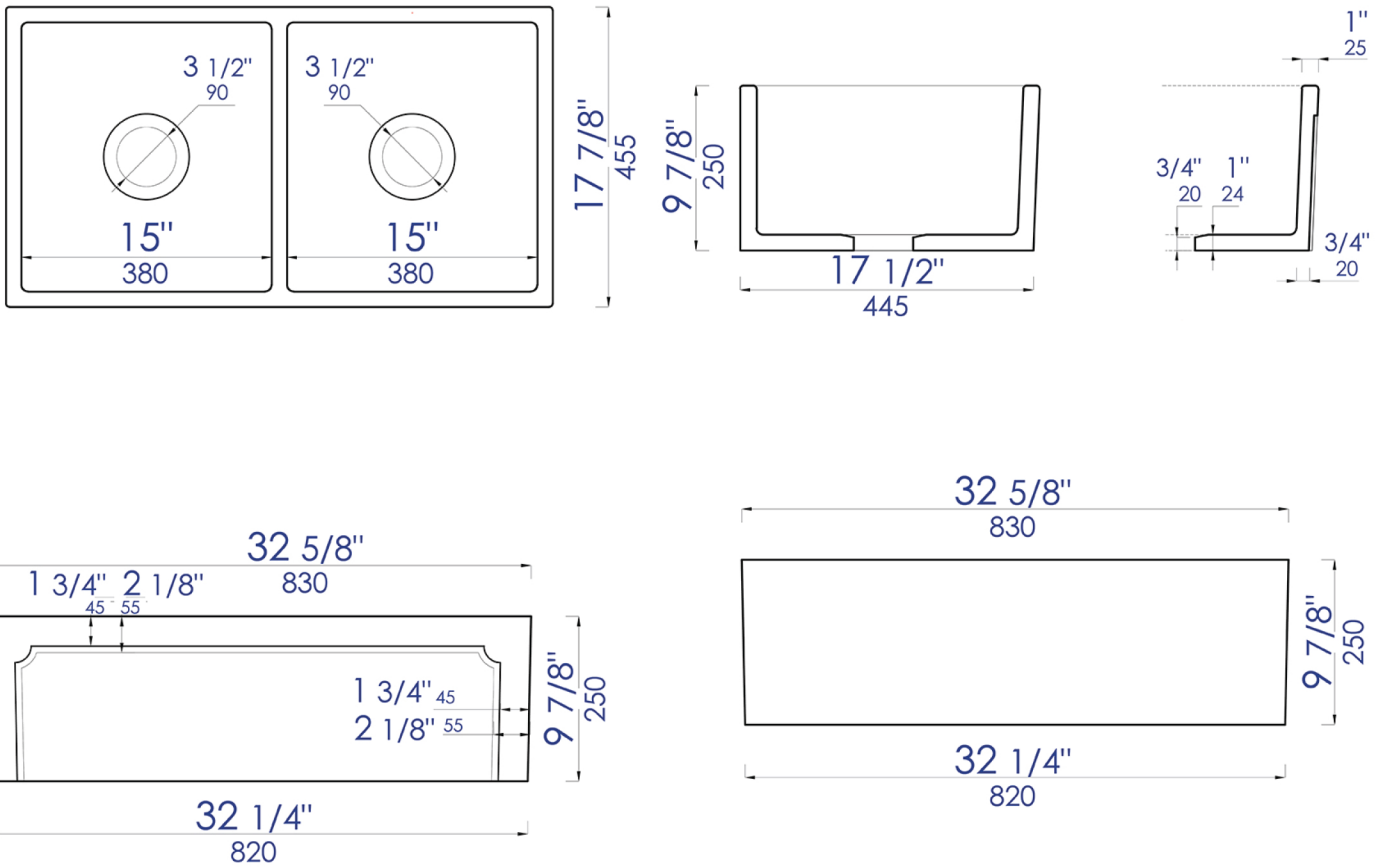

AB3318DB

33" Reversible Double Bowl Fireclay Farmhouse Apron Kitchen Sink

Note: All product dimensions are approximate and should be verified on site prior to installation.
Visit www.ALFIbrand.com for more information.