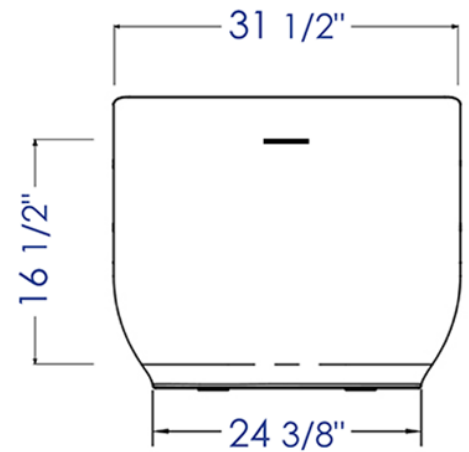

**AB9949**

66" White Solid Surface Smooth Resin Soaking Bathtub

**Please Note:** Due to thermal expansion and contraction, the total dimension of the tub will have +2% error, these dimensions are for reference only.

**Note:** All product dimensions are approximate and should be verified on site prior to installation.  
Visit [www.ALFibrand.com](http://www.ALFibrand.com) for more information.