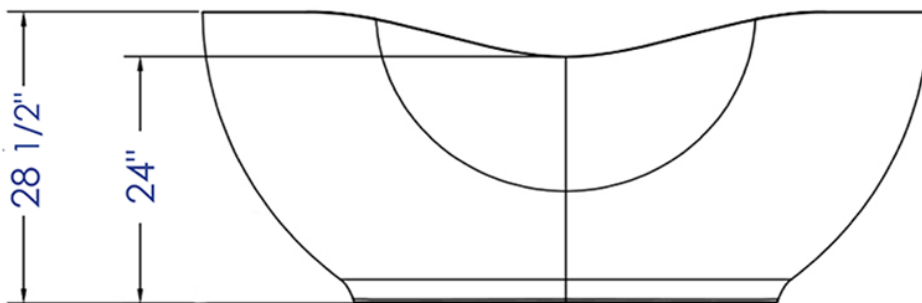

**AB9949**

66" White Solid Surface Smooth Resin Soaking Bathtub

**Please Note:** Due to thermal expansion and contraction, the total dimension of the tub will have +2% error, these dimensions are for reference only.