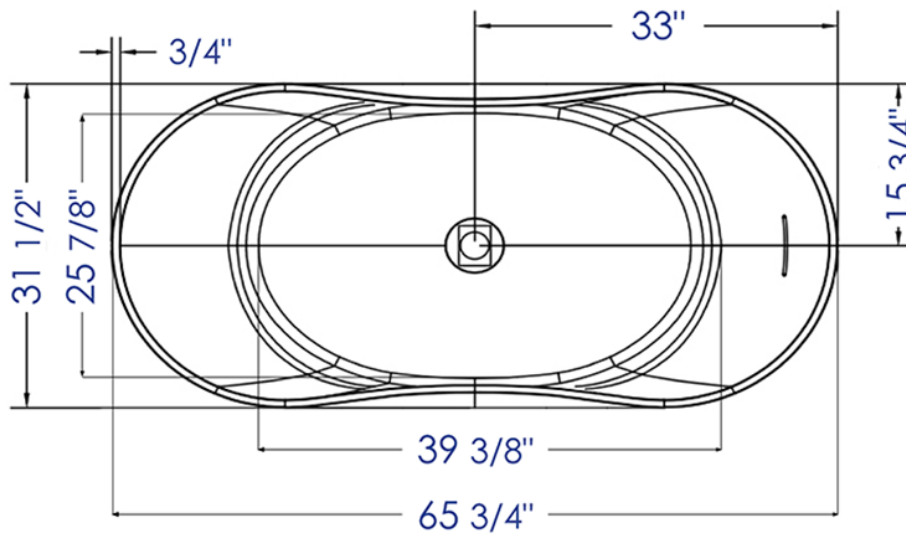

**AB9949**

66" White Solid Surface Smooth Resin Soaking Bathtub

**Please Note:** Due to thermal expansion and contraction, the total dimension of the tub will have +2% error, these dimensions are for reference only.

**Note:** All product dimensions are approximate and should be verified on site prior to installation.  
Visit [www.ALFibrand.com](http://www.ALFibrand.com) for more information.