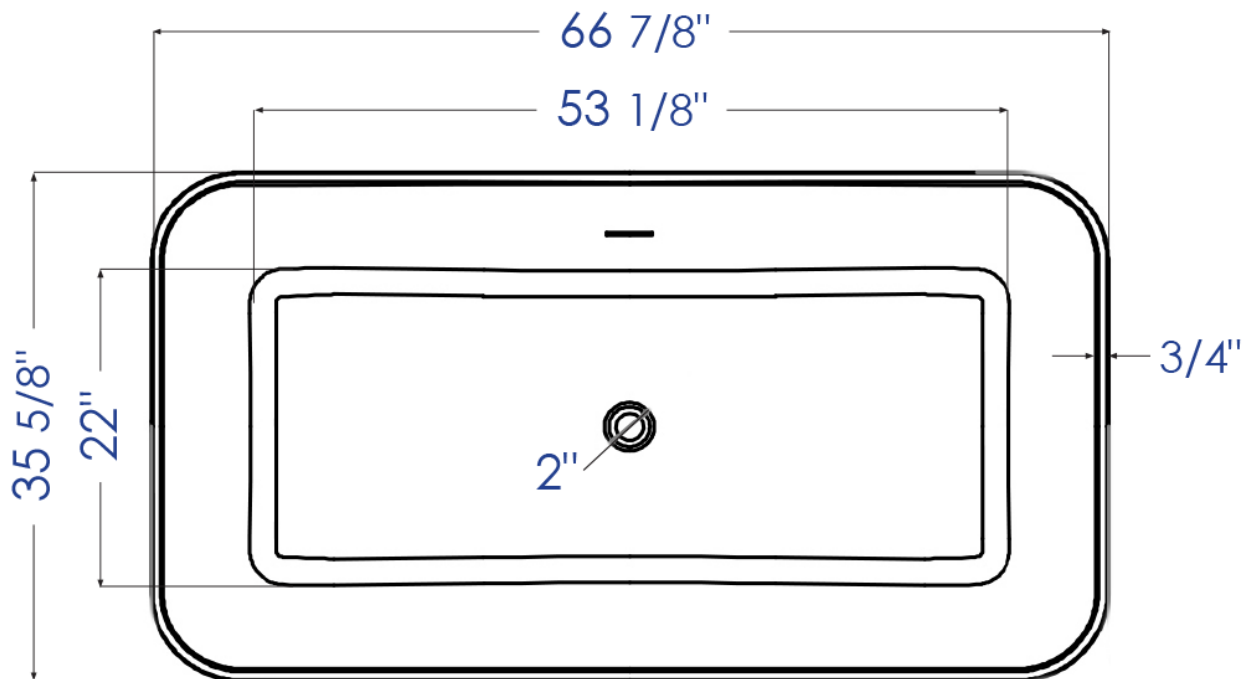

AB9942

67" White Rectangular Solid Surface Smooth Resin Soaking Bathtub

Please Note: Due to thermal expansion and contraction, the total dimension of the tub will have +2% error, these dimensions are for reference only.

Note: All product dimensions are approximate and should be verified on site prior to installation.
Visit www.ALFIbrand.com for more information.