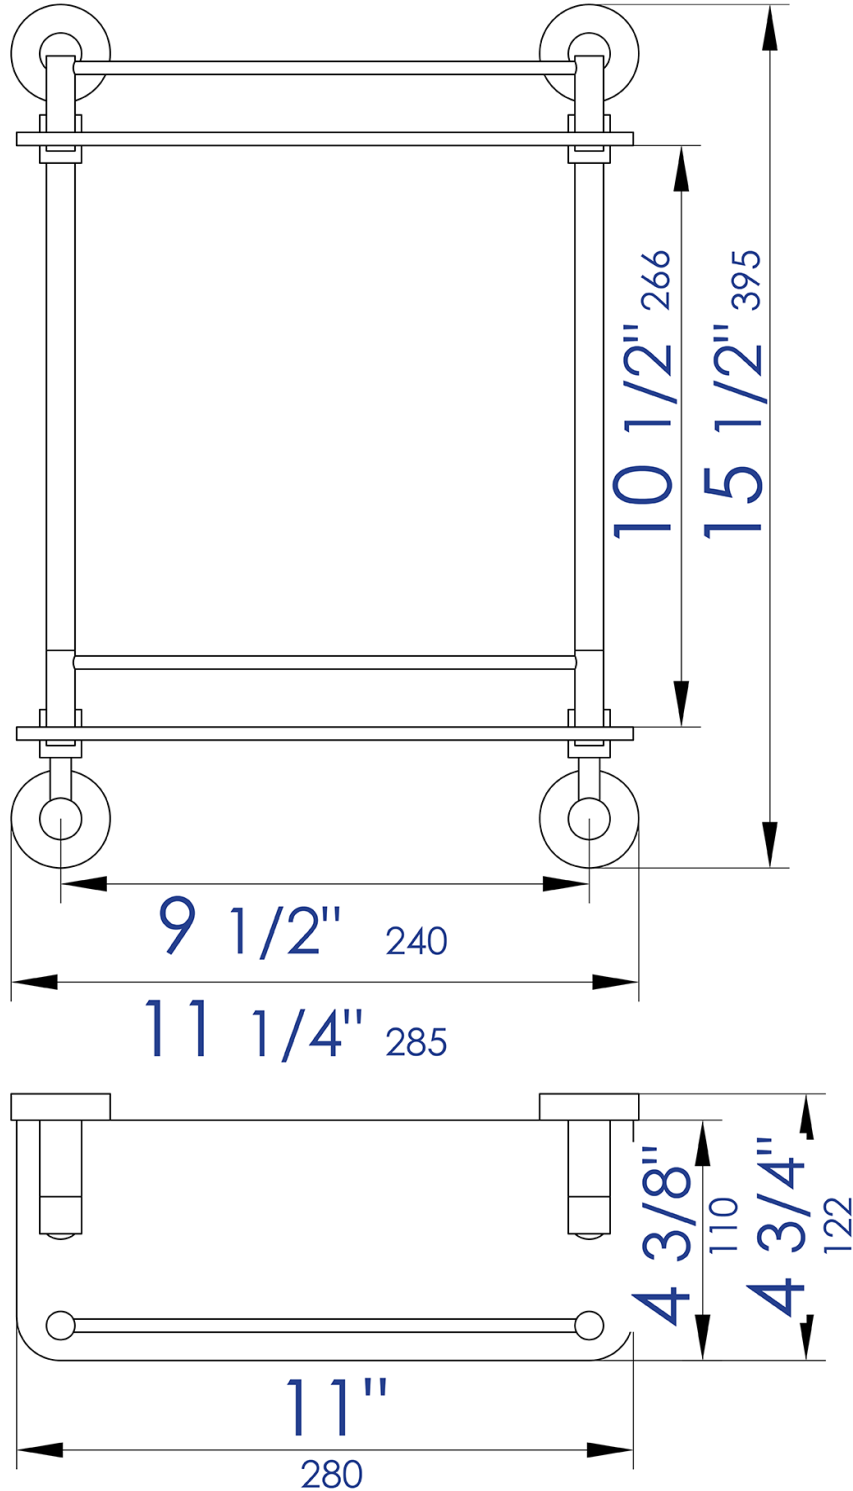

AB9549

Wall Mounted Double Glass Shower Shelf
Bathroom Accessory

Note: All product dimensions are approximate and should be verified on site prior to installation.
Visit www.ALFIbrand.com for more information.