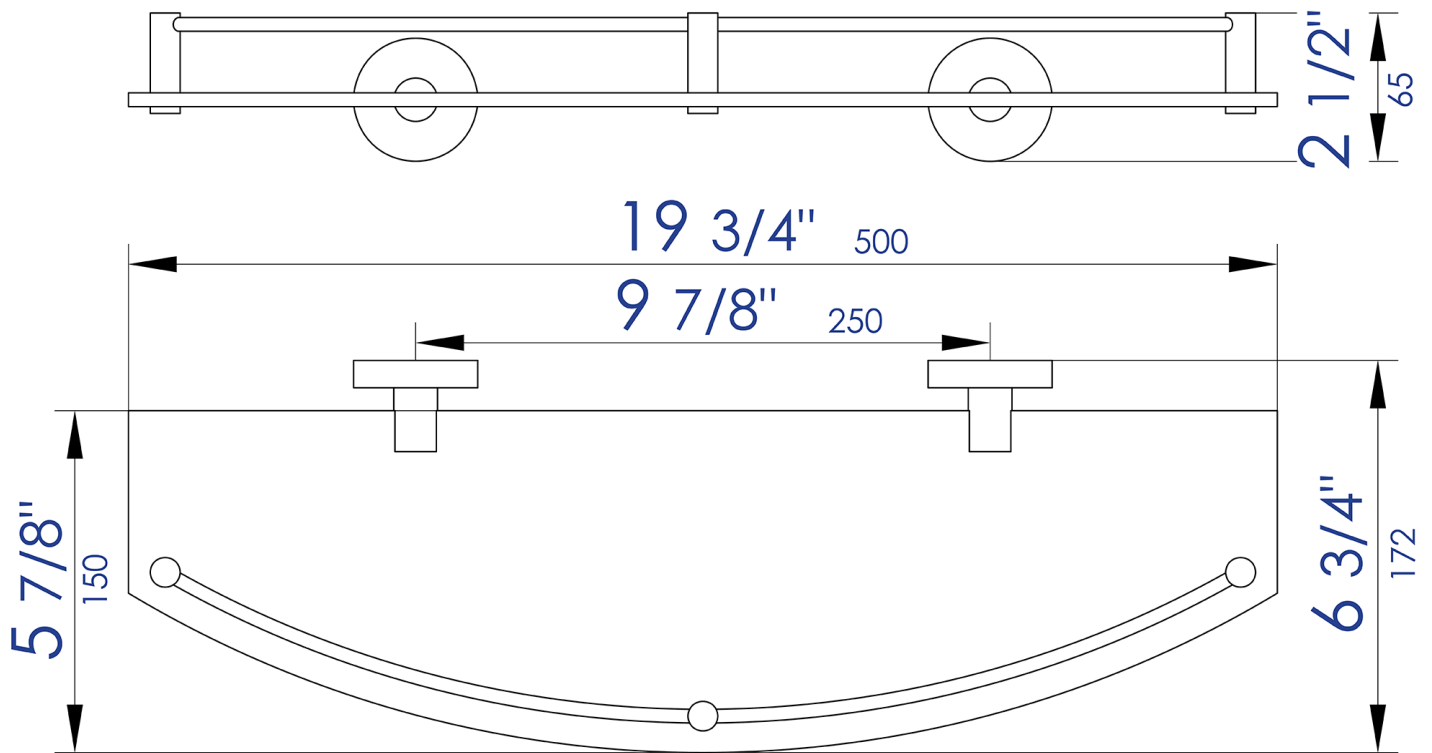

**AB9547**

Wall Mounted Glass Shower Shelf B  
athroom Accessory

**Note:** All product dimensions are approximate and should be verified on site prior to installation.  
Visit [www.ALFIbrand.com](http://www.ALFIbrand.com) for more information.