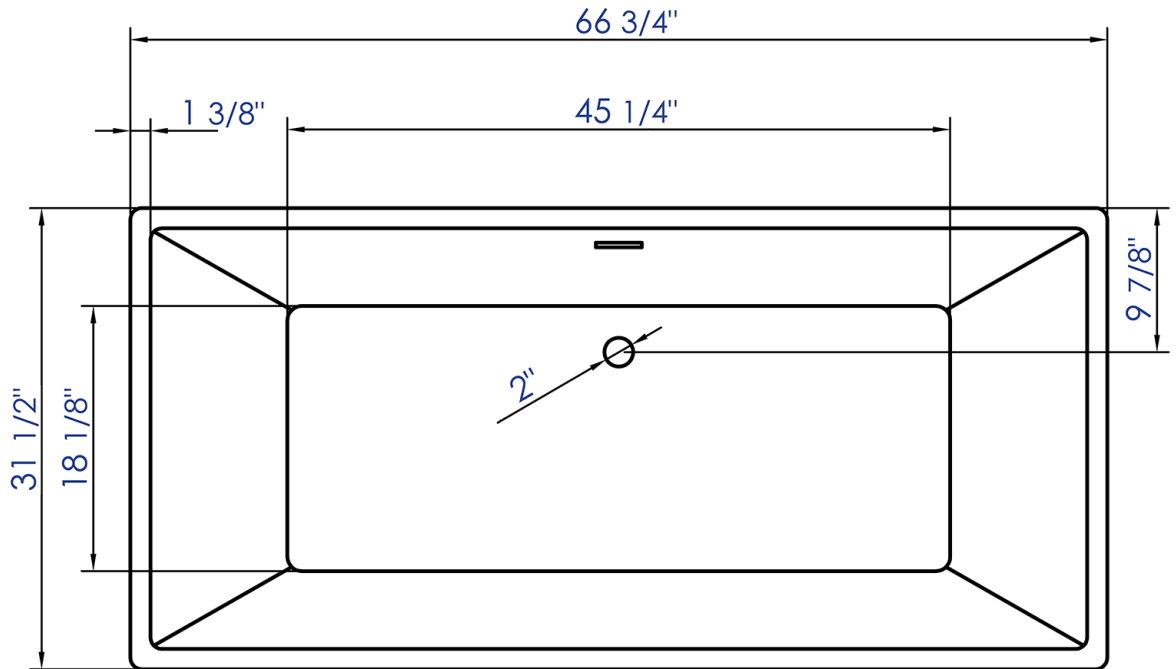

AB8832

67" Rectangular Free Standing White Acrylic Bathtub

Note: All product dimensions are approximate and should be verified on site prior to installation.
Visit www.ALFIbrand.com for more information.