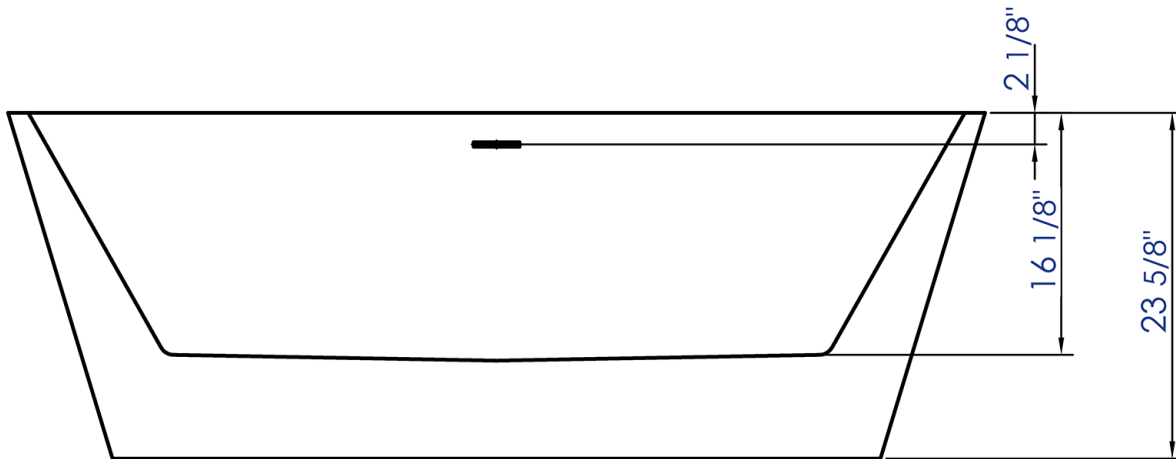

AB8832

67" Rectangular Free Standing White Acrylic Bathtub

Note: All product dimensions are approximate and should be verified on site prior to installation.
Visit www.ALFIbrand.com for more information.