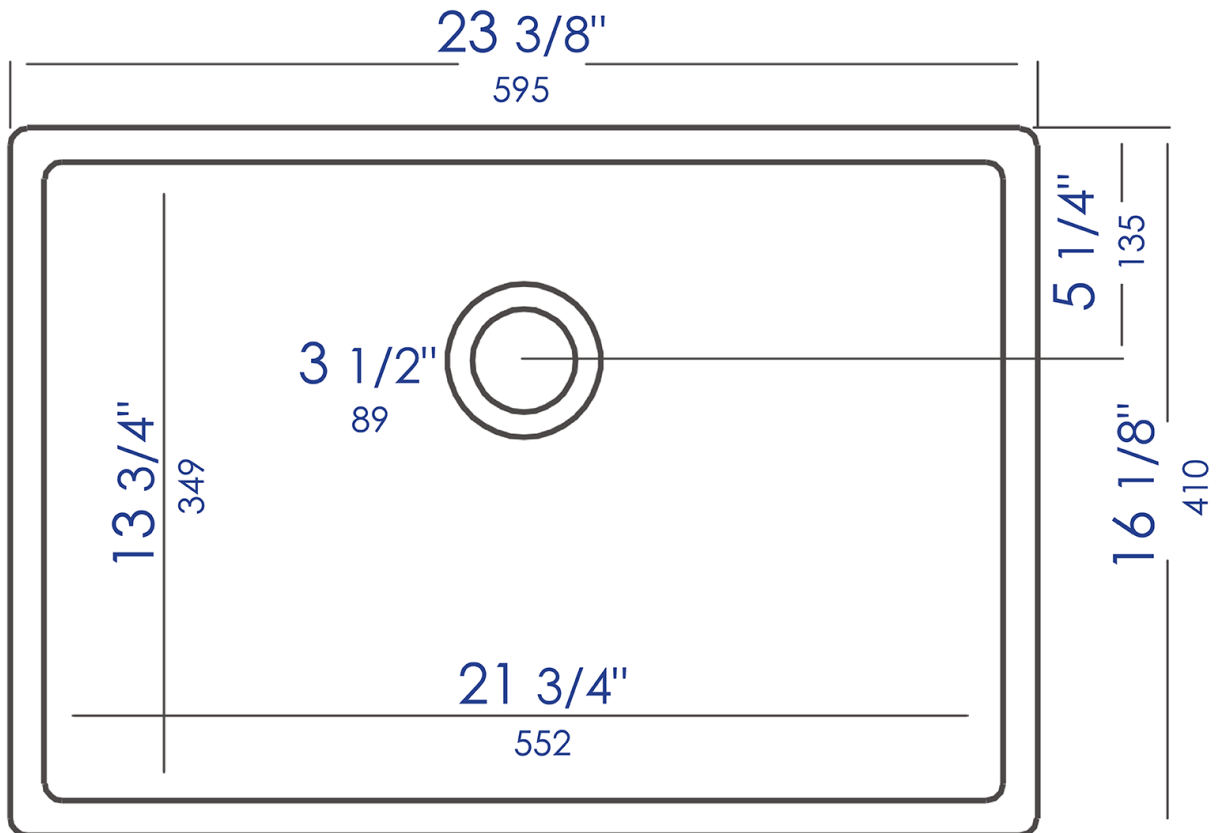

# AB503UM

23" Single Bowl Fireclay Undermount Kitchen Sink

**Note:** All product dimensions are approximate and should be verified on site prior to installation.  
Visit [www.ALFIbrand.com](http://www.ALFIbrand.com) for more information.