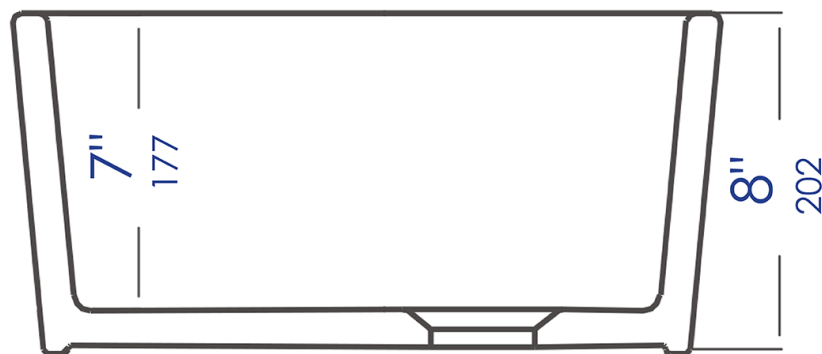

# AB503UM

23" Single Bowl Fireclay Undermount Kitchen Sink

**Note:** All product dimensions are approximate and should be verified on site prior to installation.  
Visit [www.ALFIbrand.com](http://www.ALFIbrand.com) for more information.