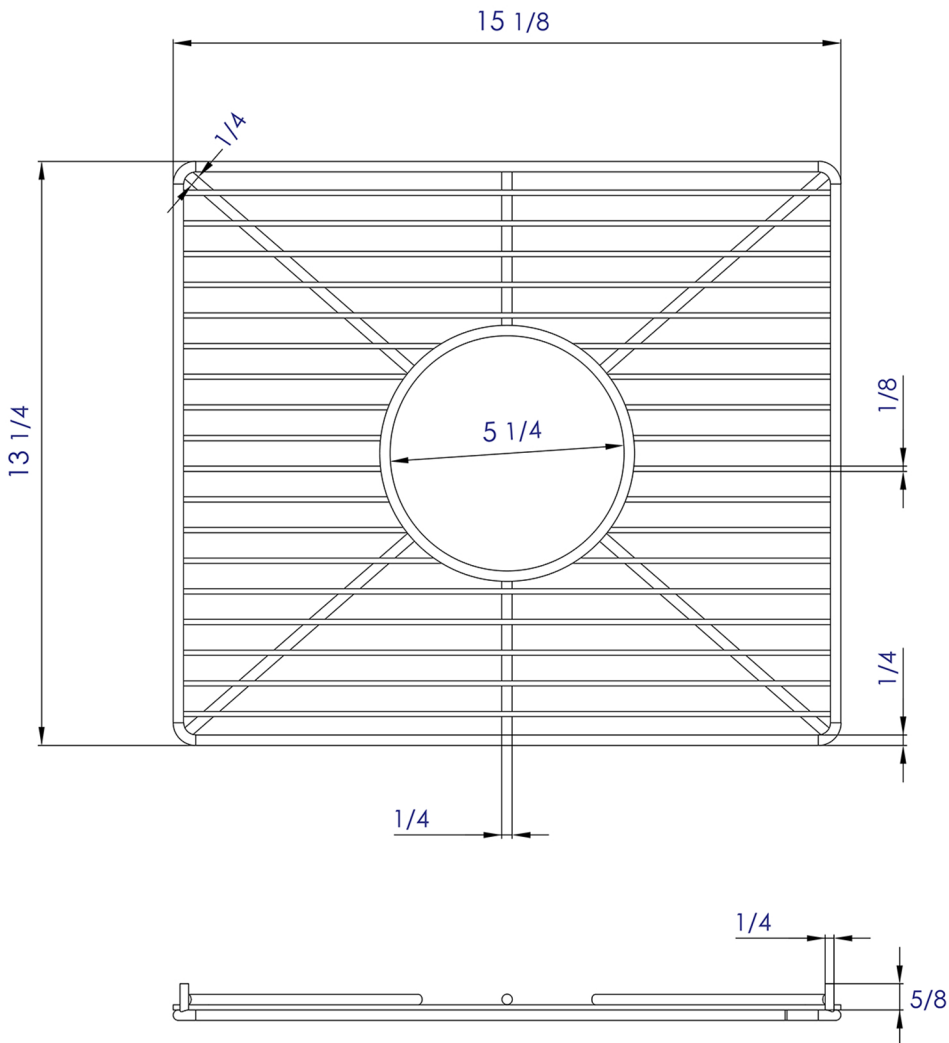

ABGR3618L

Stainless Steel Kitchen Sink Grid For Large Side Of
AB3618DB, AB3618ARCH

Note: All product dimensions are approximate and should be verified on site prior to installation.
Visit www.ALFIbrand.com for more information.