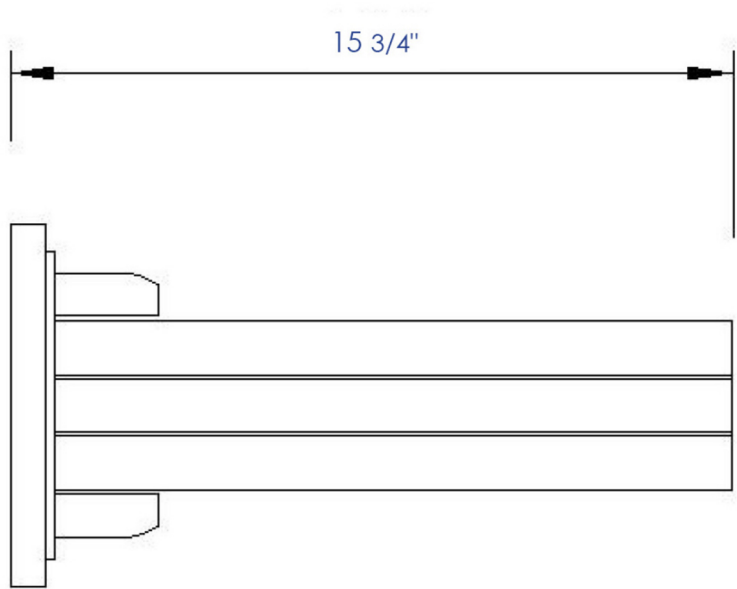

AB5506

16" Triple Rack Wooden Towel Bar Bathroom Accessory

Note: All product dimensions are approximate and should be verified on site prior to installation.
Visit www.ALFIbrand.com for more information.