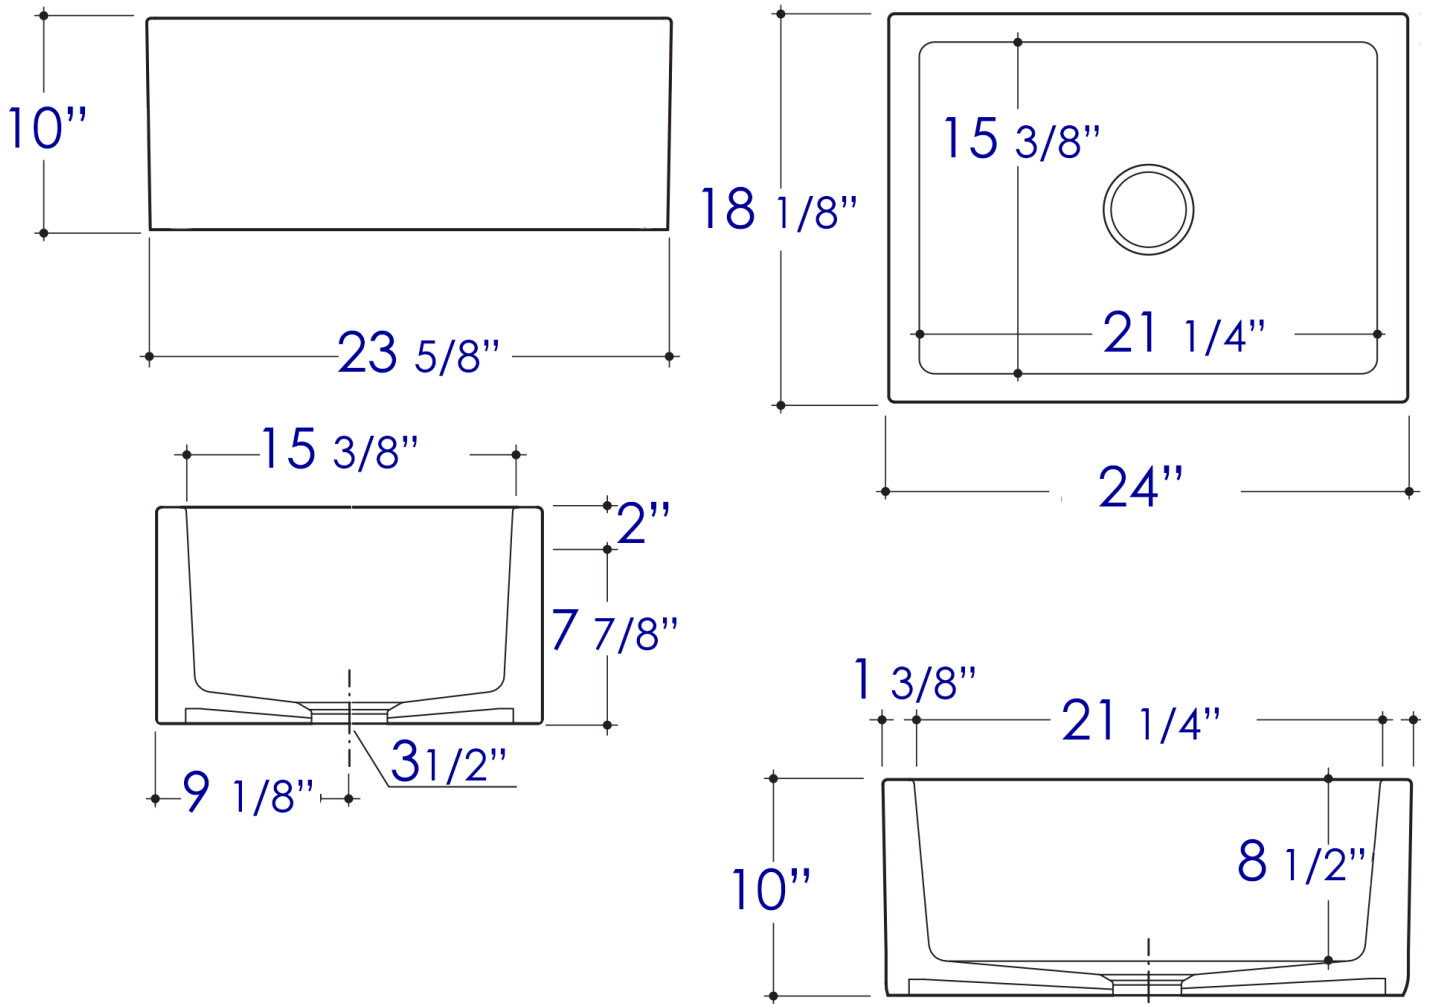

AB2418UM

24"x18" Undermount Fireclay Kitchen Sink

Note: All product dimensions are approximate and should be verified on site prior to installation.
Visit www.ALFIbrand.com for more information.