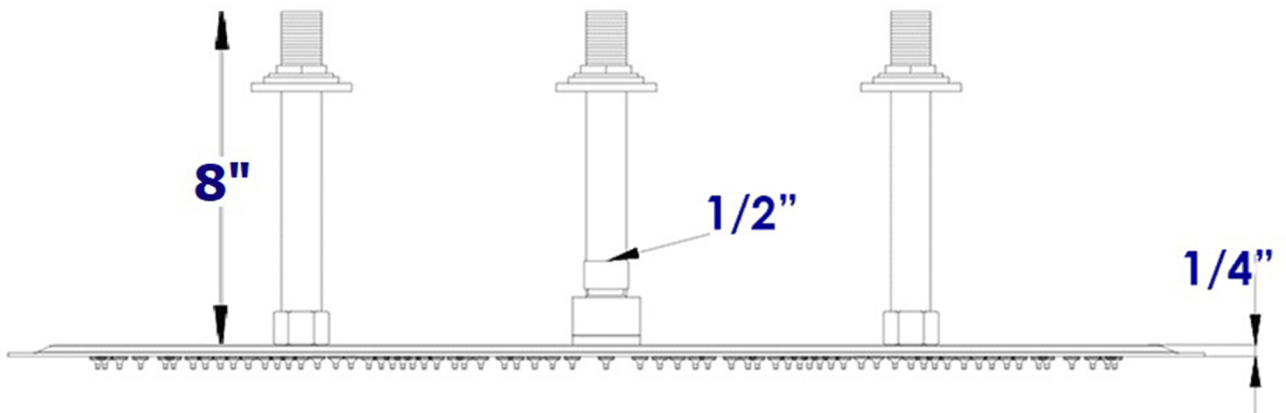

RAIN24R

24" Round Solid Ultra Thin Rain Shower Head

Note: All product dimensions are approximate and should be verified on site prior to installation.
Visit alfibrand.com for more information.