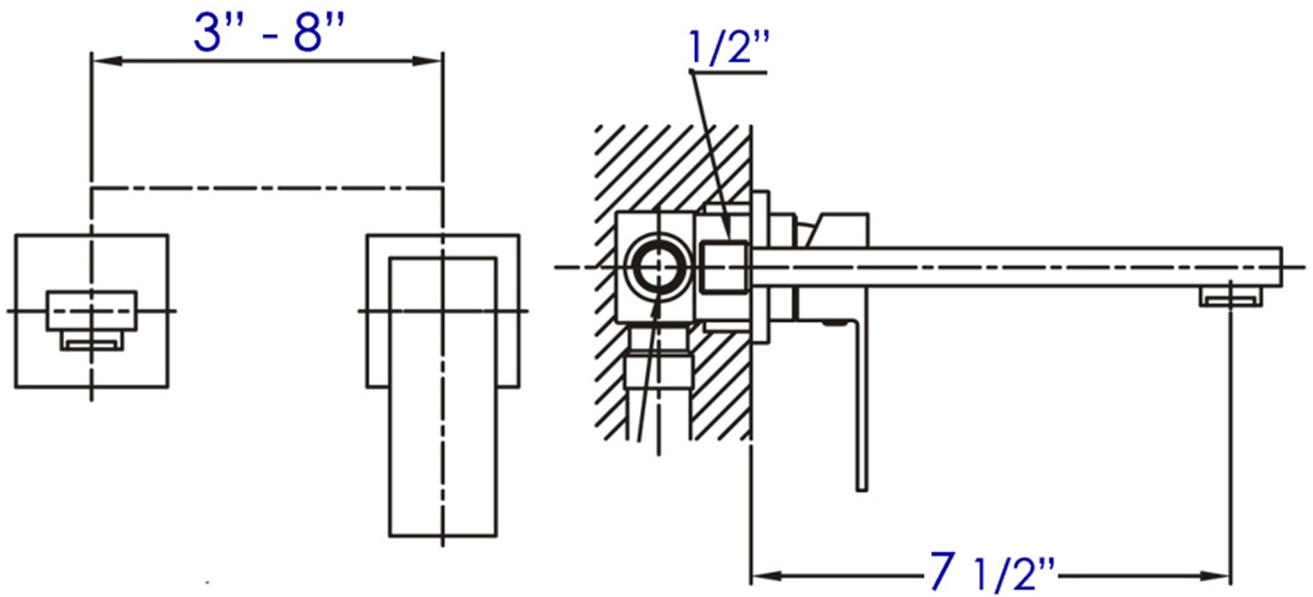

AB1468

Single Lever Wallmount Bathroom Faucet

Note: All product dimensions are approximate and should be verified on site prior to installation.
Visit www.ALFIbrand.com for more information.