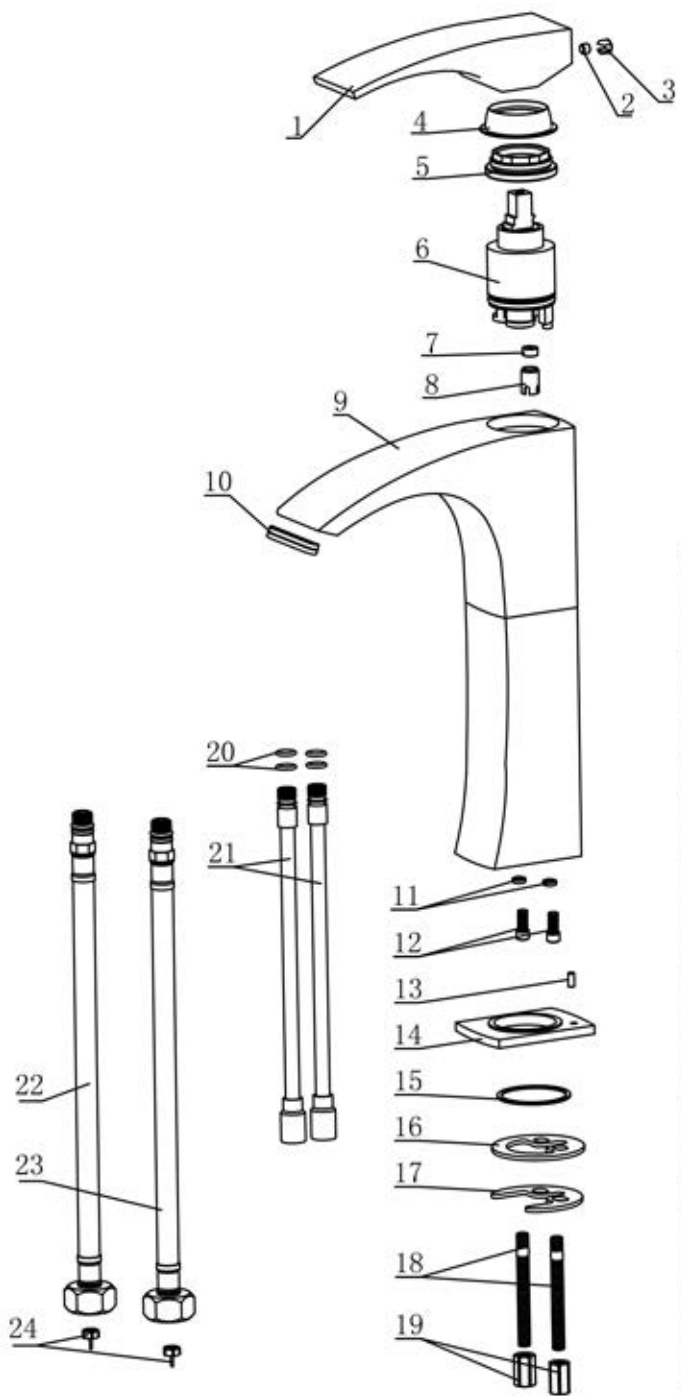

AB1587

24	Filter	POM	2	70030046629
23	9/16 Steel wire pipe(450) (NSF) (Blue)PEX	Subassembly	2	50042048426
22	9/16 Steel wire pipe(450) (NSF) (Red)PEX	Subassembly	2	50042048421
21	7.65*1.78 O-ring (NSF)	NBR	4	70010027530
20	1587 inlet pipe	Subassembly	2	50040073401
19	1360 nut (M6)	H59	2	50020002601
18	1360 fixing bolt	Stainless steel	2	50020002201
17	1176 two-hole gasket	Q235	1	50020013201
16	1360 two-hole washer	Rubber	1	70020002230
15	1050 washer	Rubber	1	70020005830
14	500101110-4586 base	H59	1	50010111001
13	φ3*8 dowel	Stainless steel	1	40010060600
12	M4*16 bolt	Stainless steel	2	50060007200
11	Spring gasket φ4	65Mn	2	70030013552
10	1683 insert	POM	1	50050012731
9	100101167-1587 main body	H65+ZCuZn40Pb2	1	10010116701
8	1751 housing	POM	1	50050030252
7	φ8 insert	Subassembly	1	50050030323
6	35H cartridge	Subassembly	1	20060003400
5	1298 cartridge nut (M37*1.25)	H59	1	40060075252
4	2218 decorative cover	Plastic	1	50010078001
3	2508 cover(chrome)	ABS	1	50010031101
2	M5*4 fixing screw	Stainless steel	1	50060012000
1	1586 handle	Zinc alloy	1	20010014101
No.	Description	Material	Qty.	Part No.