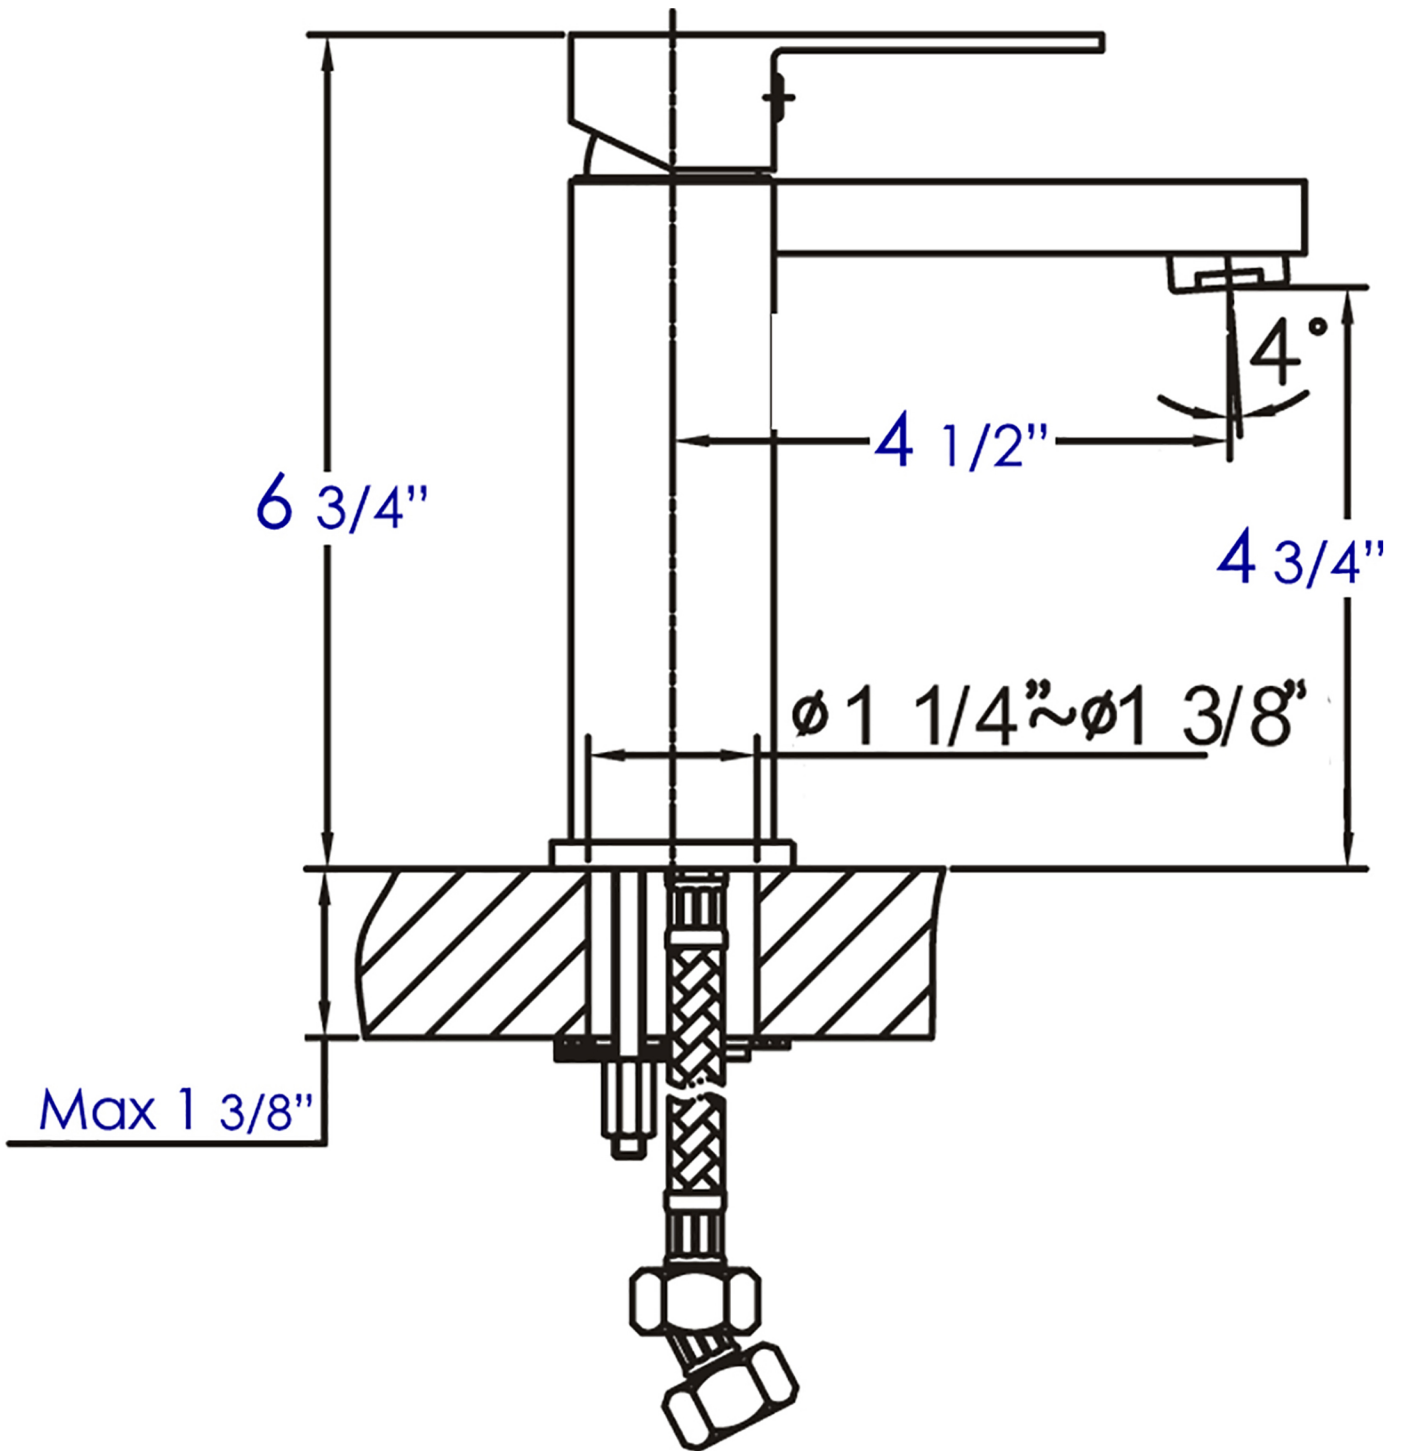

**AB1229**

Square Single Lever Bathroom Faucet

**Note:** All product dimensions are approximate and should be verified on site prior to installation.  
Visit [www.ALFIbrand.com](http://www.ALFIbrand.com) for more information.