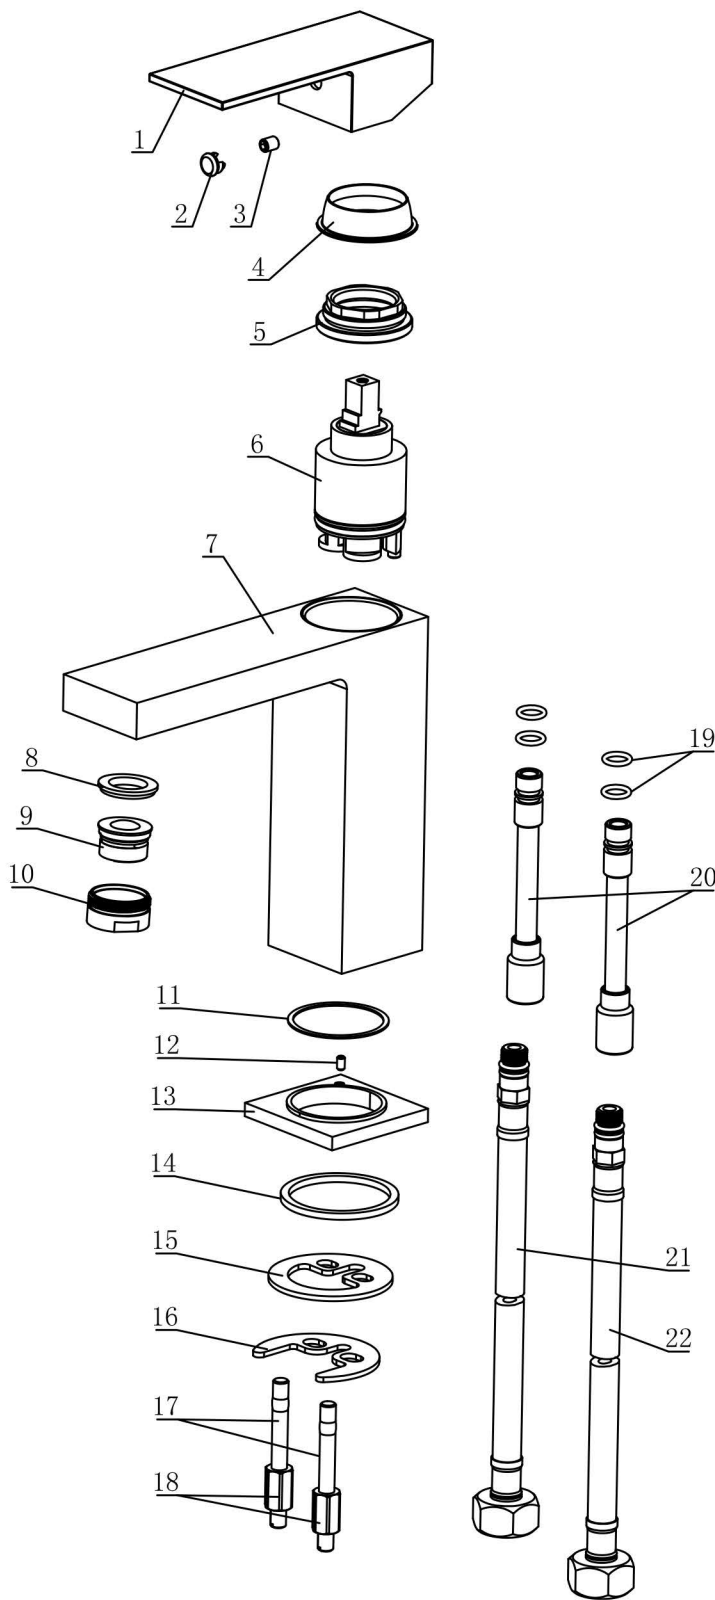

AB1229

22	9/16 Steel wire pipe(450) (NSF) (Blue)PEX	Subassembly	1	50042048426
21	9/16 Steel wire pipe(450) (NSF) (Blue)PEX	Subassembly	1	50042048421
20	3131 inlet pipe	Subassembly	2	50040028501
19	7.65*1.78 O-ring (NSF)	NBR	4	70010027530
18	1360 nut (M6)	H59	2	50020002601
17	1360 fixing bolt	Stainless steel	2	50020002201
16	1176 two-hole gasket	Q235	1	50020013201
15	1360 two-hole washer	Rubber	1	70020002230
14	1050 washer	NBR	1	70020005830
13	1258 base	H59	1	50010056001
12	φ3*8 dowel	Stainless steel	1	40010060600
11	1258 flat washer	NBR	1	70020020730
10	M24*1 housing	H59	1	50050001701
9	M24*1 insert	Subassembly	1	50050022326
8	M24*1washer (NSF)	NBR	1	70020021930
7	1229 main body	H65	1	10010106101
6	35H cartridge	Subassembly	1	20060003400
5	1298 cartridge nut (M37*1.25)	H59	1	40060075252
4	2218 decorative cover	ABS	1	50010078001
3	M5*6 fixing screw	Stainless steel	1	50060000600
2	Indicator (HC)	ABS	1	50010008600
1	1129 handle	Subassembly	1	20010010801
No.	Description	Material	Qty.	Part No.