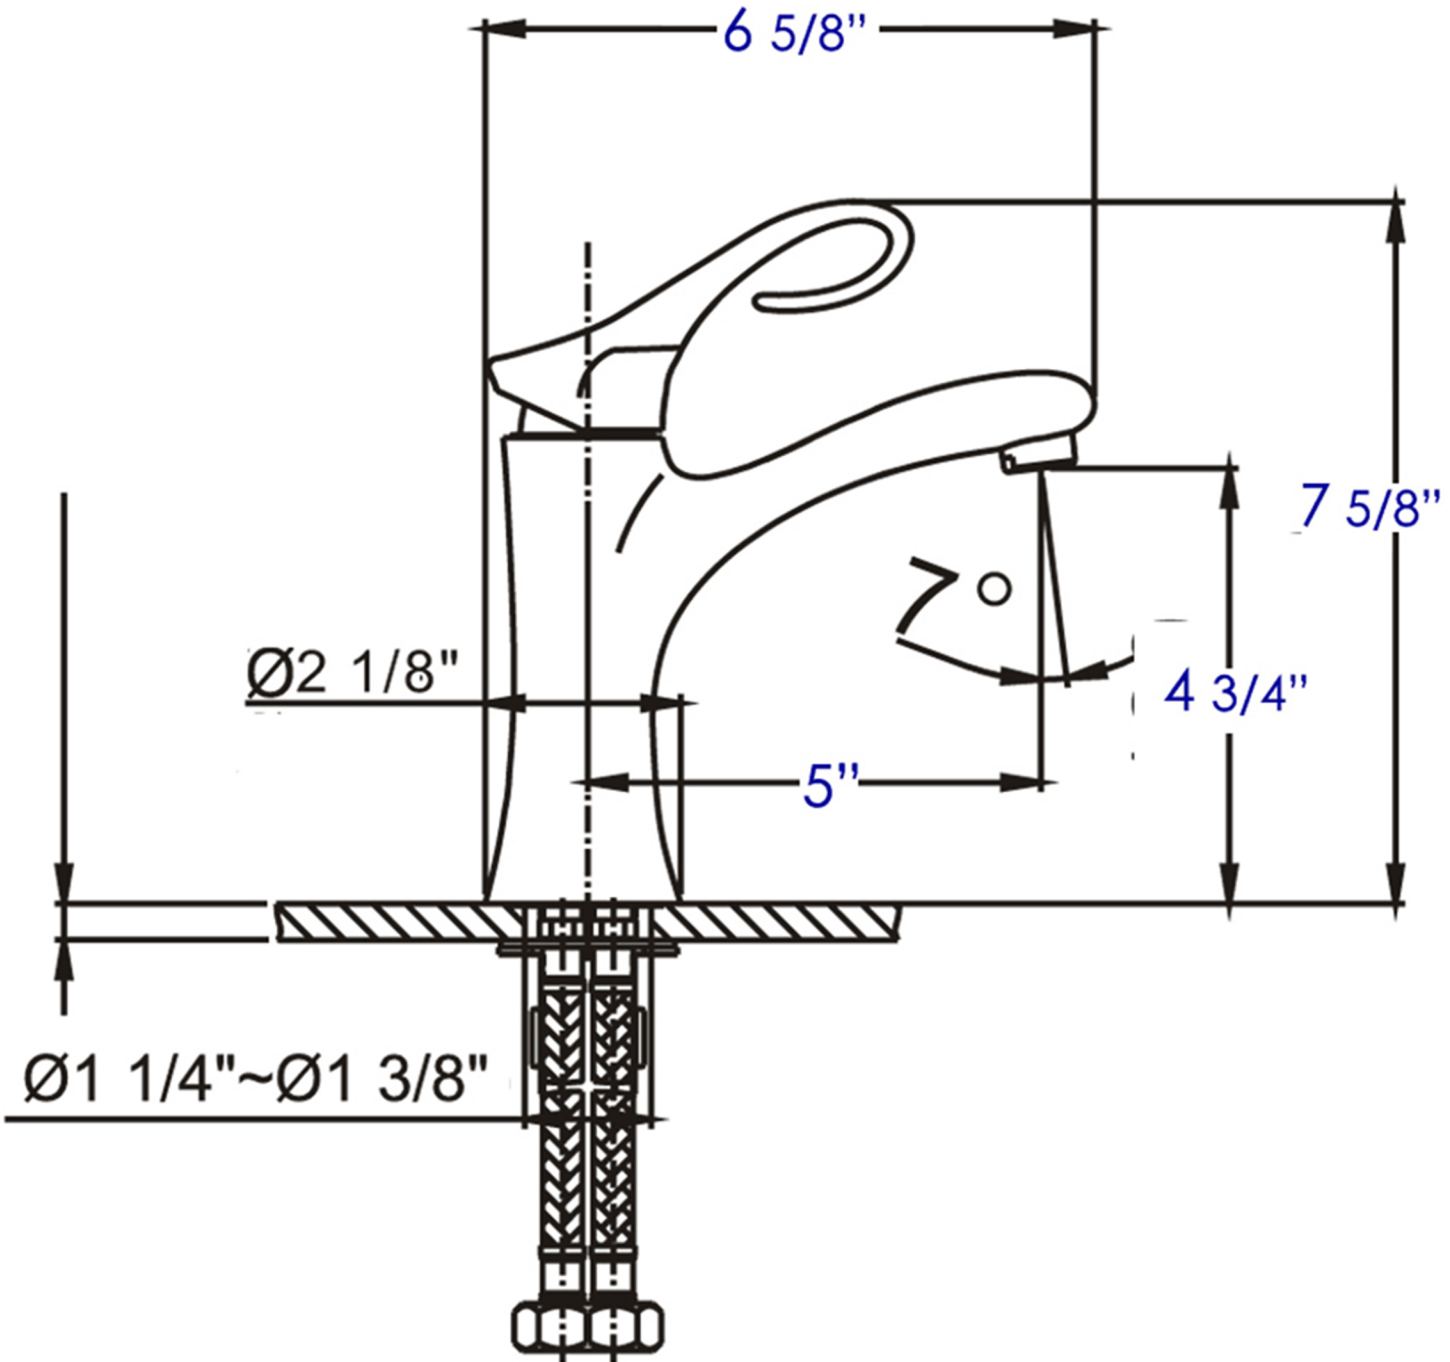

AB1295

Single Lever Bathroom Faucet

Note: All product dimensions are approximate and should be verified on site prior to installation.
Visit www.ALFIbrand.com for more information.