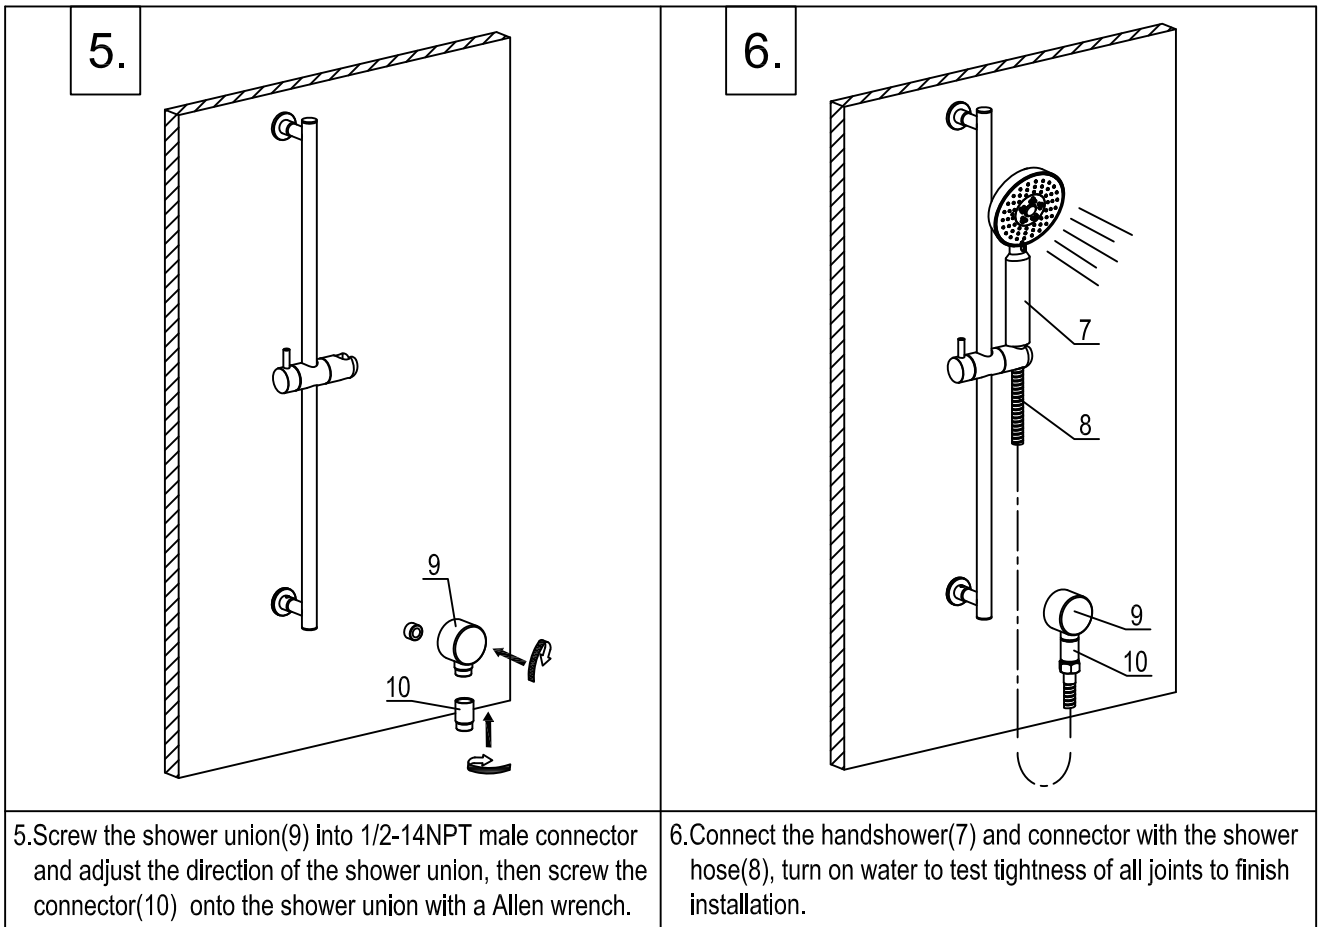

※ Cleaning & Maintenance

☆ To keep the product clean & shining, follow the steps as below:

1. Flush with clean water & dry with soft cloth only.
2. If any dirt, clean with soft liquid or transparent glass detergent.
3. Do not use any scrubbing detergent, polisher, sand-cloth, paper tissue or scraper.
4. Do not use acid detergent, indissolvable grain-like detergent or soap.

※ This installation instruction is only for your reference, the final right to explain & to revise it belongs to us.