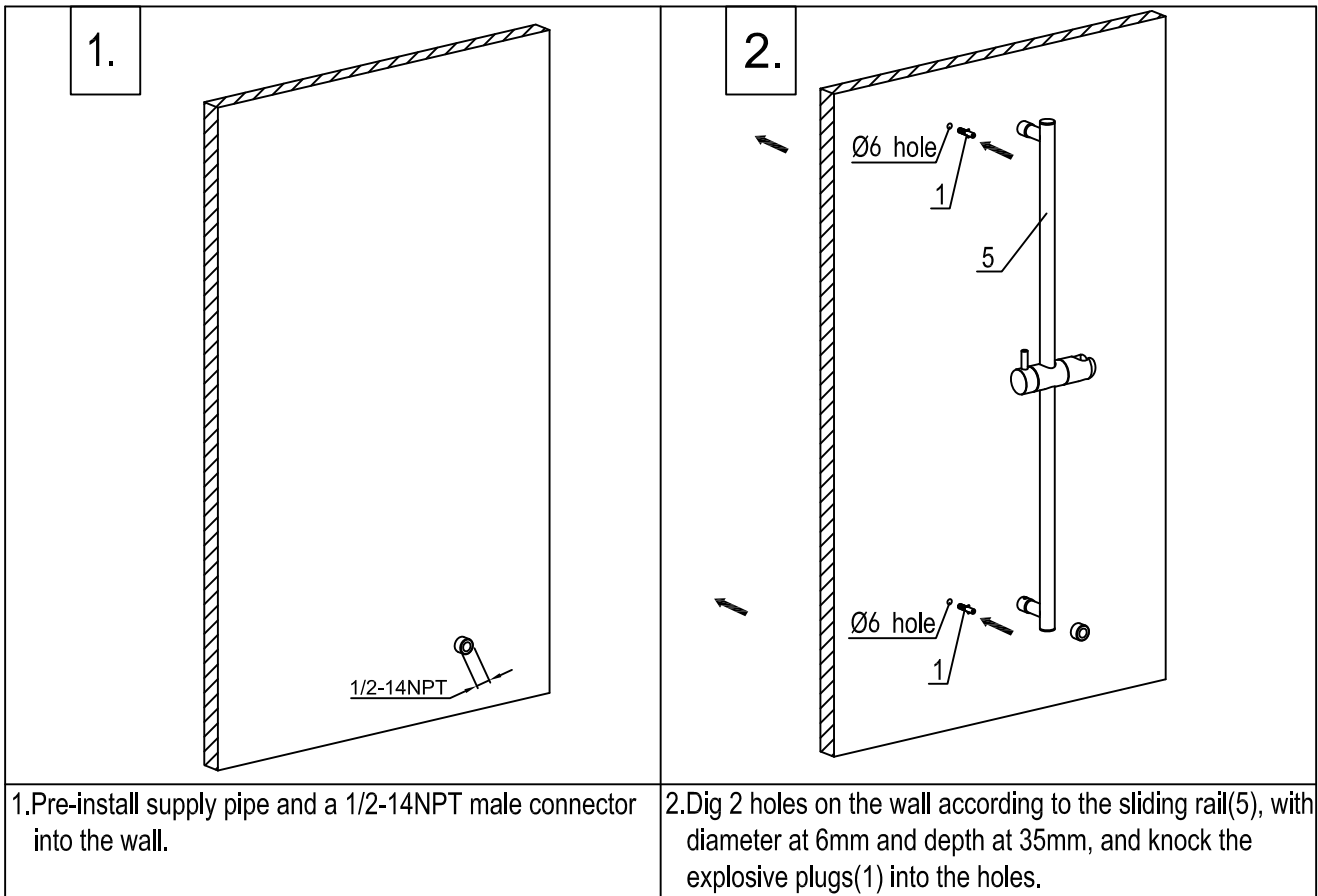

✳️ Installation Procedures