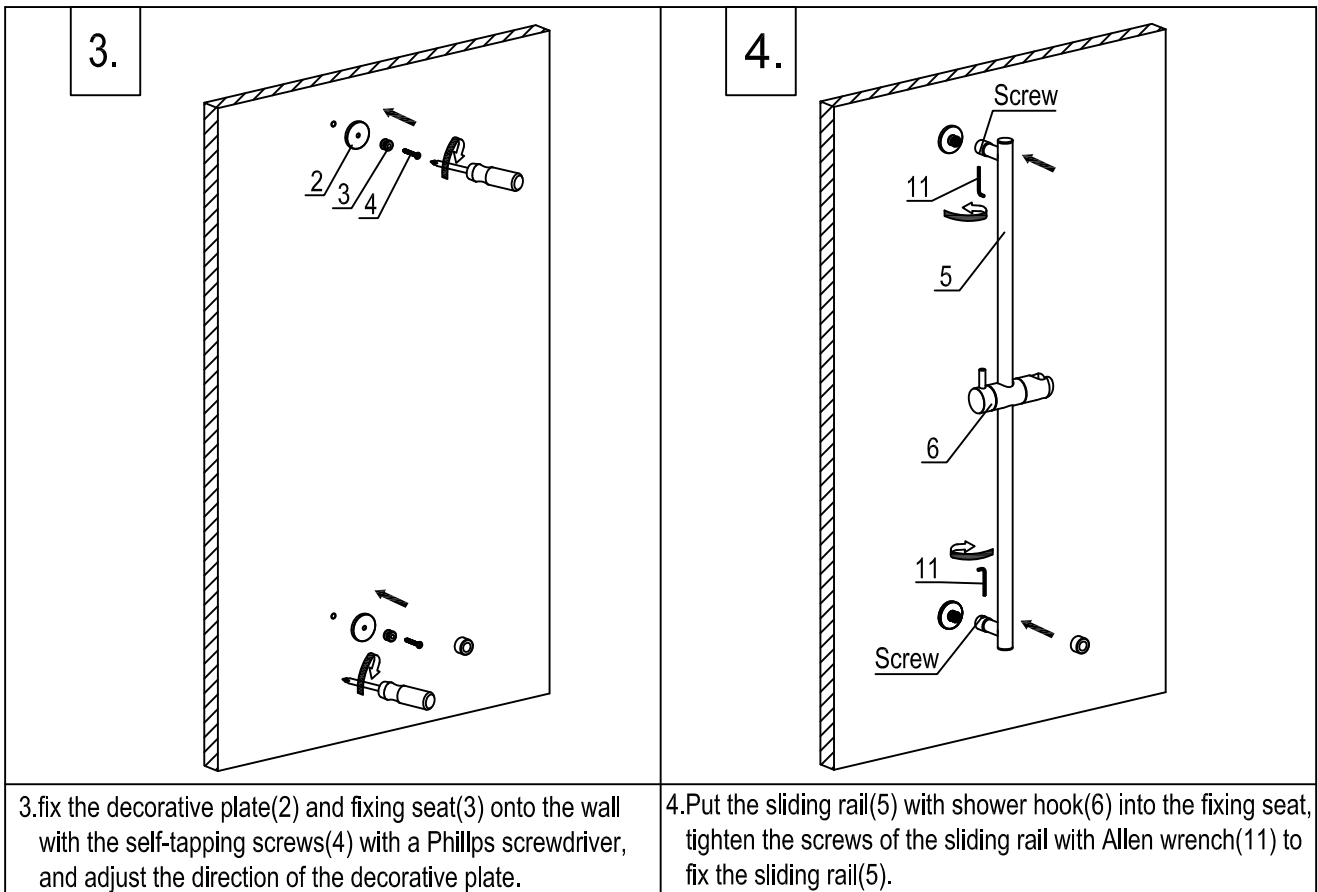

✳️ Installation Procedures