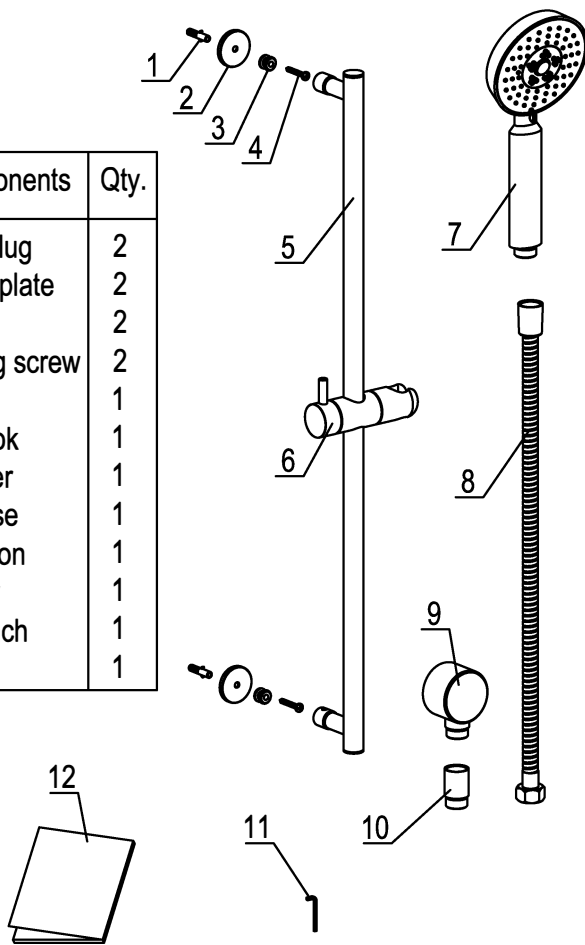

INSTALLATION MANUAL

SLIDING RAIL(WITH HANDSHOWER, HOSE)

ITEM NO: AB7938

✧ Components Checking

LIST OF THE STANDARD COMPONENTS:

Please double-check the components list hereinafter and contact our company or our distributor for any unconformity.
 Remark: 1.Without affecting their performing, components may be changed without further notice.
 2.Drawing for reference only. Product size & shape refer to actual faucet.

List of Components	Qty.
1.Explosive plug	2
2.Decorative plate	2
3.Fixing seat	2
4.Self-tapping screw	2
5.Sliding rail	1
6.Shower hook	1
7.Handshower	1
8.Shower hose	1
9.Shower union	1
10.Connector	1
11.Allen wrench	1
12.Manual	1

Dimension Drawing

✧ Installation Instructions

- ☆ As chrome plated, this product must be carefully protected to avoid any scratch.
- ☆ Assemble the product mildly to avoid any damage.
- ☆ Do not disassemble the shower hook.
- ☆ Dig holes in suitable distance for perfect accessing to the wall.