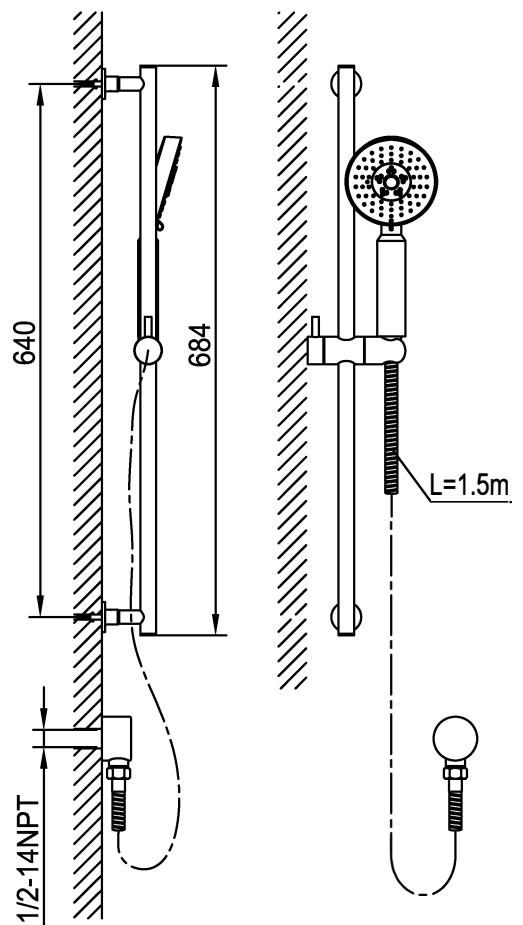

INSTALLATION MANUAL

SLIDING RAIL(WITH HANDSHOWER, HOSE)

ITEM NO: AB7938

✧ Components Checking

LIST OF THE STANDARD COMPONENTS:

Please double-check the components list hereinafter and contact our company or our distributor for any unconformity.
 Remark: 1.Without affecting their performing, components may be changed without further notice.
 2.Drawing for reference only. Product size & shape refer to actual faucet.

List of Components	Qty.
1.Explosive plug	2
2.Decorative plate	2
3.Fixing seat	2
4.Self-tapping screw	2
5.Sliding rail	1
6.Shower hook	1
7.Handshower	1
8.Shower hose	1
9.Shower union	1
10.Connector	1
11.Allen wrench	1
12.Manual	1

Dimension Drawing

✧ Installation Instructions

- ☆ As chrome plated, this product must be carefully protected to avoid any scratch.
- ☆ Assemble the product mildly to avoid any damage.
- ☆ Do not disassemble the shower hook.
- ☆ Dig holes in suitable distance for perfect accessing to the wall.