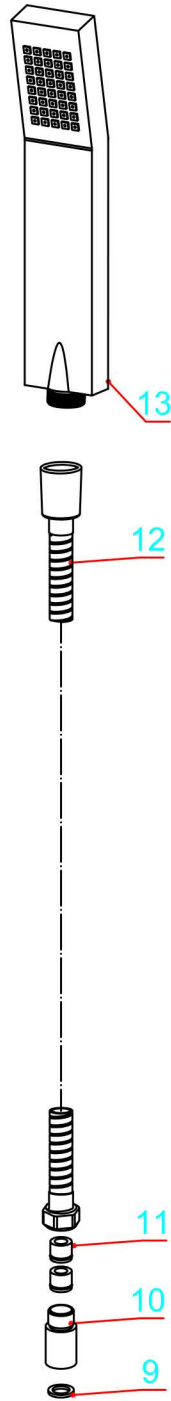

AB7606

4	Connector	H59	1	40060001701
3	17*1.8 "0" ring	NBR	1	70010001630
2	2933 cover (1/2NPT)	ZCuZn40Pb2	1	50010113101
1	41*2"0" ring	NBR	1	70010012930
No.	Description	Material	QTY	Code

13	1-jet hand shower	Assembly	1	50030053401
12	Shower hose G1/2*G1/2	Assembly	1	50040054201
11	Check valve (14*12)	Assembly	2	20070017322
10	2728 cover	H59	1	40060118101
9	Washer	NBR	1	70020007830
8	7608 shower holder	Assembly	1	
7	7608 bar	H65	1	50030144501
6	M4*6 screw	Stainless steel	2	50060019700
5	7608 fixing seat	H59	2	
4	M8*15 screw	Stainless steel	2	
3	ST4.0*30 screw	Stainless steel	2	50060023000
2	7608 base	H59	2	
1	Explosive plug 6*30	Plastic	2	50020069529
No.	Description&specification	Material	Qty	Item no.