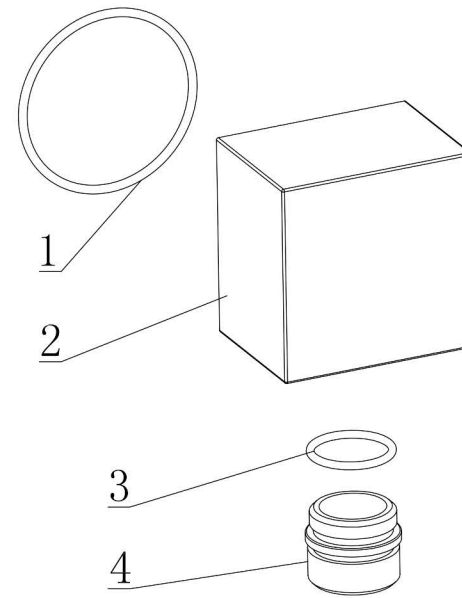

AB7606

4	Connector	H59	1	40060001701
3	17*1.8 "0" ring	NBR	1	70010001630
2	2933 cover (1/2NPT)	ZCuZn40Pb2	1	50010113101
1	41*2"0" ring	NBR	1	70010012930
No.	Description	Material	QTY	Code

13	1-jet hand shower	Assembly	1	50030053401
12	Shower hose G1/2*G1/2	Assembly	1	50040054201
11	Check valve (14*12)	Assembly	2	20070017322
10	2728 cover	H59	1	40060118101
9	Washer	NBR	1	70020007830
8	7608 shower holder	Assembly	1	
7	7608 bar	H65	1	50030144501
6	M4*6 screw	Stainless steel	2	50060019700
5	7608 fixing seat	H59	2	
4	M8*15 screw	Stainless steel	2	
3	ST4.0*30 screw	Stainless steel	2	50060023000
2	7608 base	H59	2	
1	Explosive plug 6*30	Plastic	2	50020069529
No.	Description&specification	Material	Qty	Item no.