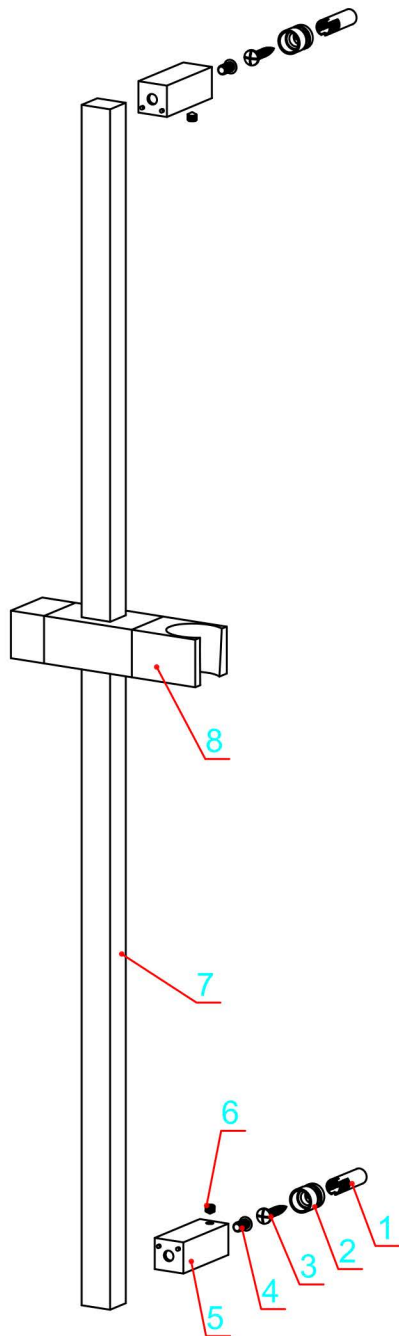

AB7606

4	Connector	H59	1	40060001701
3	17*1.8 "0" ring	NBR	1	70010001630
2	2933 cover (1/2NPT)	ZCuZn40Pb2	1	50010113101
1	41*2"0" ring	NBR	1	70010012930
No.	Description	Material	QTY	Code

13	1-jet hand shower	Assembly	1	50030053401
12	Shower hose G1/2*G1/2	Assembly	1	50040054201
11	Check valve (14*12)	Assembly	2	20070017322
10	2728 cover	H59	1	40060118101
9	Washer	NBR	1	70020007830
8	7608 shower holder	Assembly	1	
7	7608 bar	H65	1	50030144501
6	M4*6 screw	Stainless steel	2	50060019700
5	7608 fixing seat	H59	2	
4	M8*15 screw	Stainless steel	2	
3	ST4.0*30 screw	Stainless steel	2	50060023000
2	7608 base	H59	2	
1	Explosive plug 6*30	Plastic	2	50020069529
No.	Description&specification	Material	Qty	Item no.