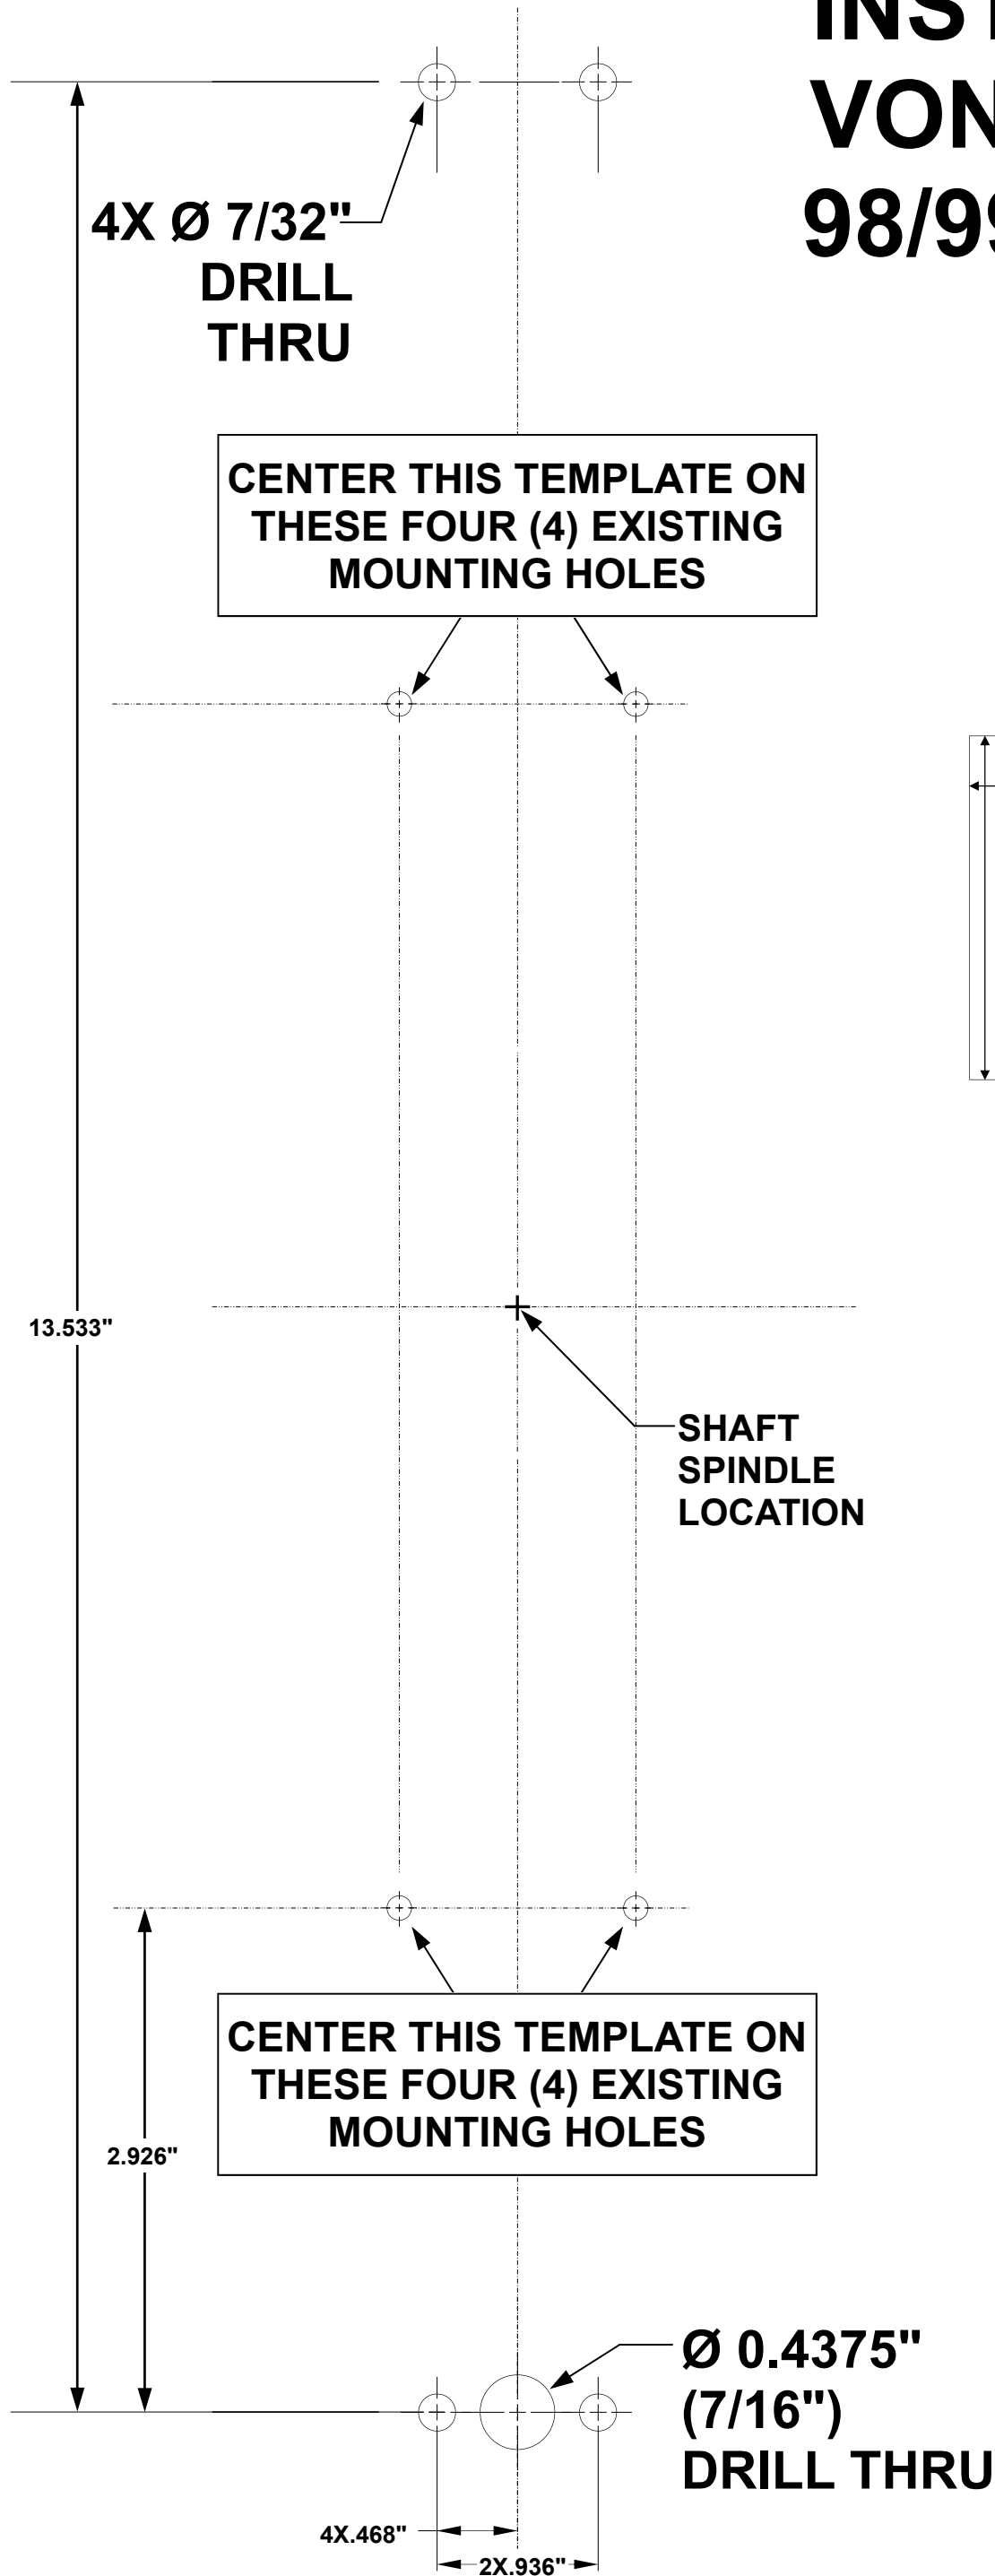

ALARM LOCK

345 Bayview Avenue
Amityville, New York 11701
For Sales and Repairs 1-800-ALA-LOCK
For Technical Service 1-800-645-9440
Publicly traded on NASDAQ Symbol: NSSC

INSTALLATION TEMPLATE

DL1200ET
DL1300ET
PDL1300ET

USE TO INSTALL ON: VON DUPRIN 98/99 SERIES

TOP

4X Ø 7/32"
DRILL
THRU

CENTER THIS TEMPLATE ON
THESE FOUR (4) EXISTING
MOUNTING HOLES

IMPORTANT

ALWAYS SELECT PRINTING
OPTIONS TO ENSURE THAT
COPIES OF TEMPLATES ARE
PRODUCED **WITHOUT** SIZE
ADJUSTMENTS.

AFTER PRINTING, VERIFY
THE DIMENSIONS OF THIS
BOX ARE 2.000 X 2.000
INCHES ± 0.010.

SHAFT
SPINDLE
LOCATION

CENTER THIS TEMPLATE ON
THESE FOUR (4) EXISTING
MOUNTING HOLES

Ø 0.4375"
(7/16")
DRILL THRU

4X.468"
2X.936"

13.533"

2.926"