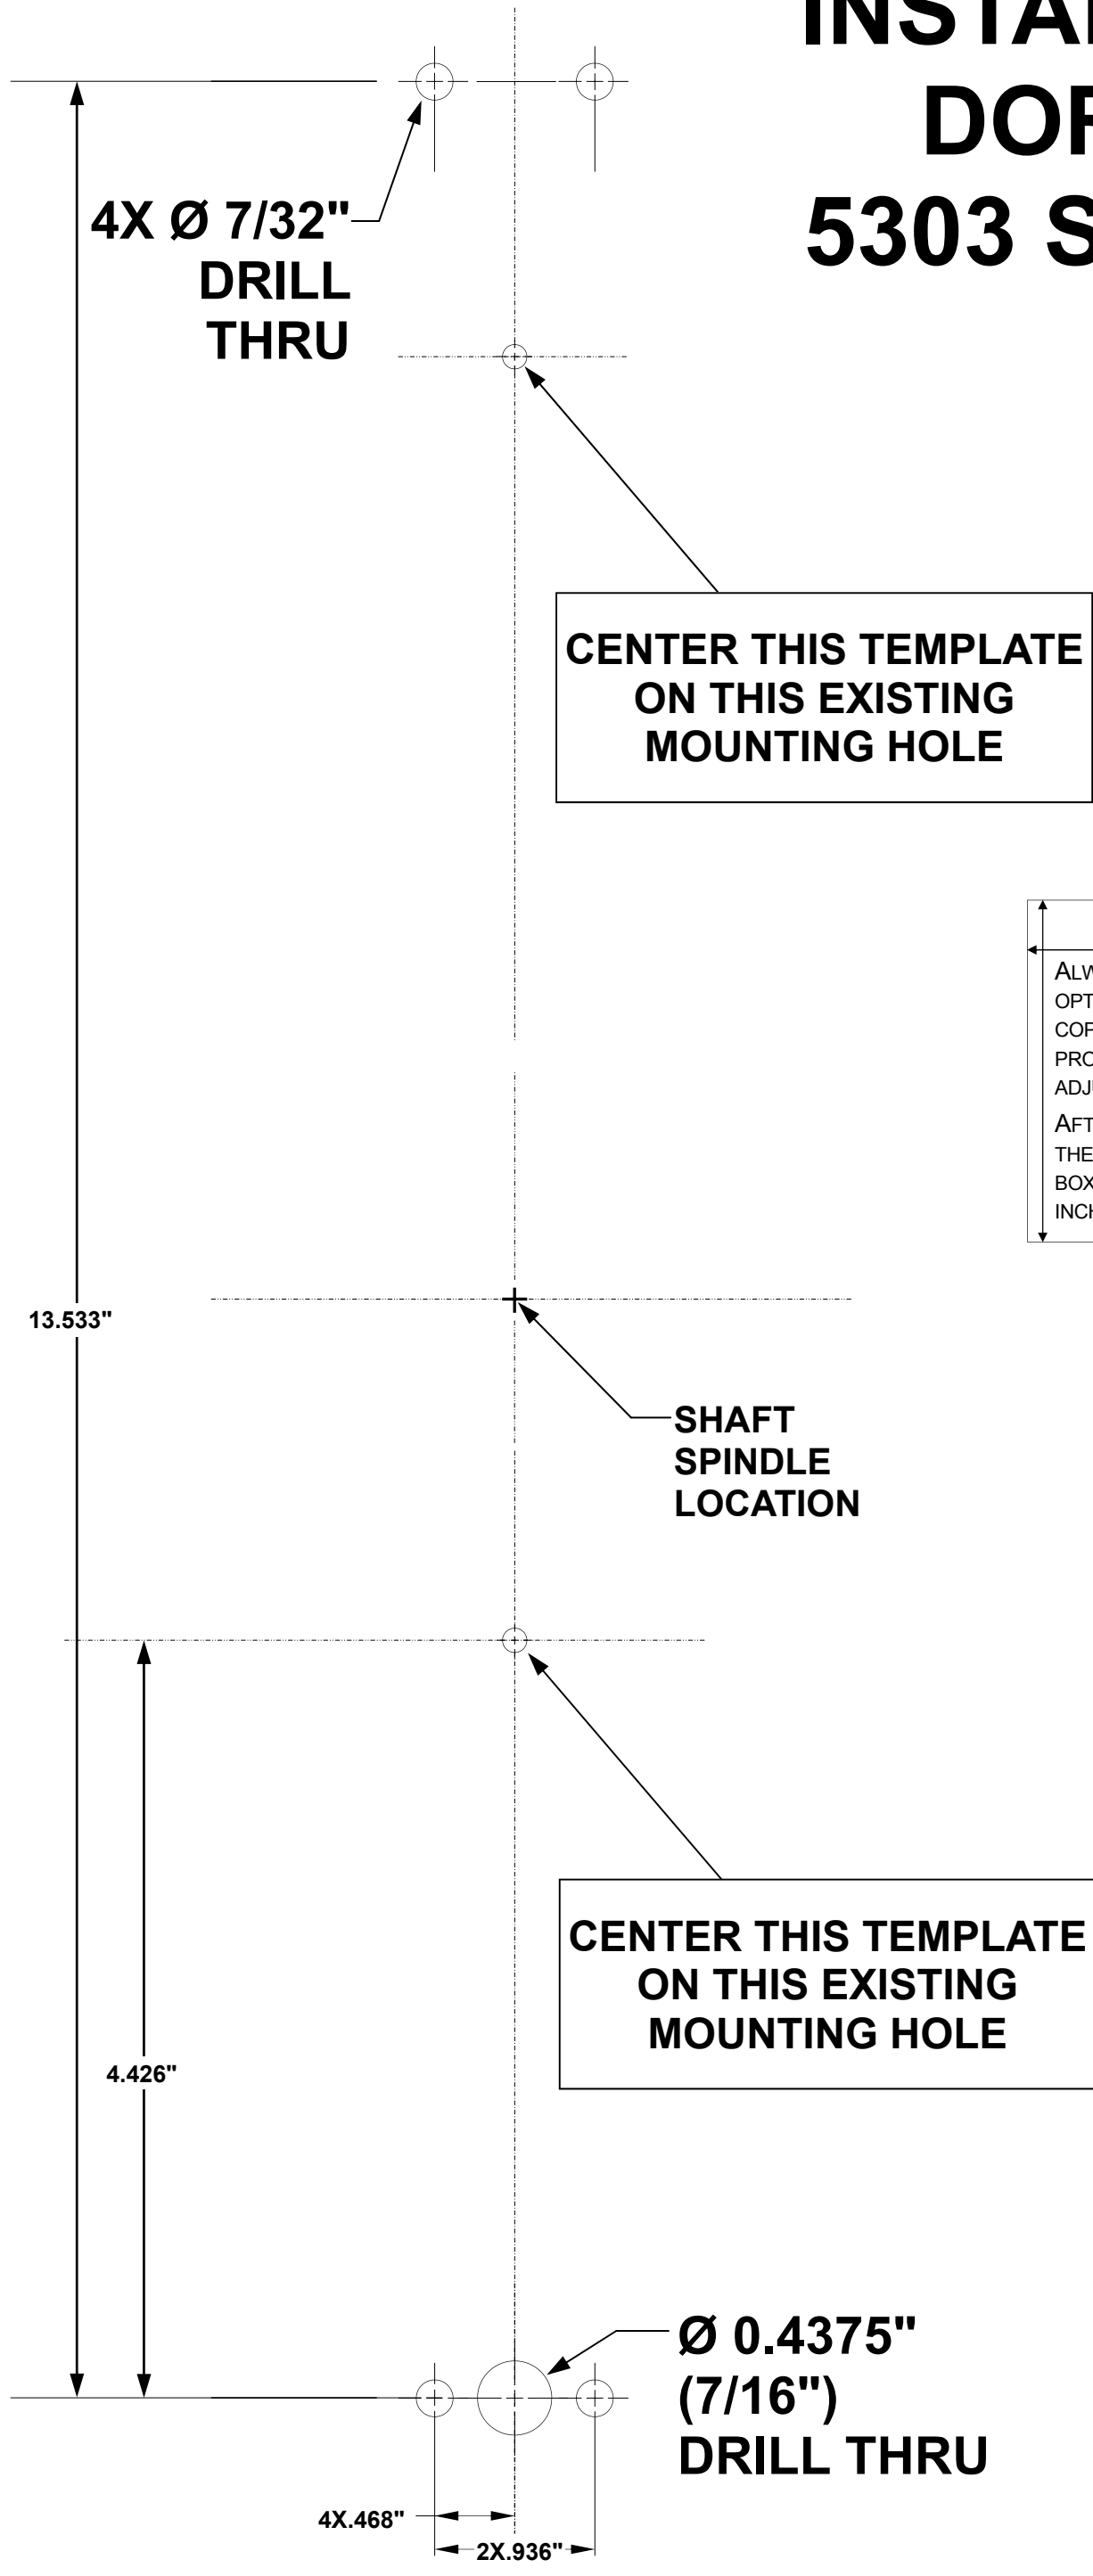

ALARM LOCK

345 Bayview Avenue
Amityville, New York 11701
For Sales and Repairs 1-800-ALA-LOCK
For Technical Service 1-800-645-9440
Publicly traded on NASDAQ Symbol: NSSC

INSTALLATION TEMPLATE

DL1200ET
DL1300ET
PDL1300ET

USE TO INSTALL ON: DORMA 5303 SERIES

TOP

**CENTER THIS TEMPLATE
ON THIS EXISTING
MOUNTING HOLE**

IMPORTANT

ALWAYS SELECT PRINTING
OPTIONS TO ENSURE THAT
COPIES OF TEMPLATES ARE
PRODUCED **WITHOUT** SIZE
ADJUSTMENTS.

AFTER PRINTING, VERIFY
THE DIMENSIONS OF THIS
BOX ARE 2.000 X 2.000
INCHES ± 0.010.

**CENTER THIS TEMPLATE
ON THIS EXISTING
MOUNTING HOLE**