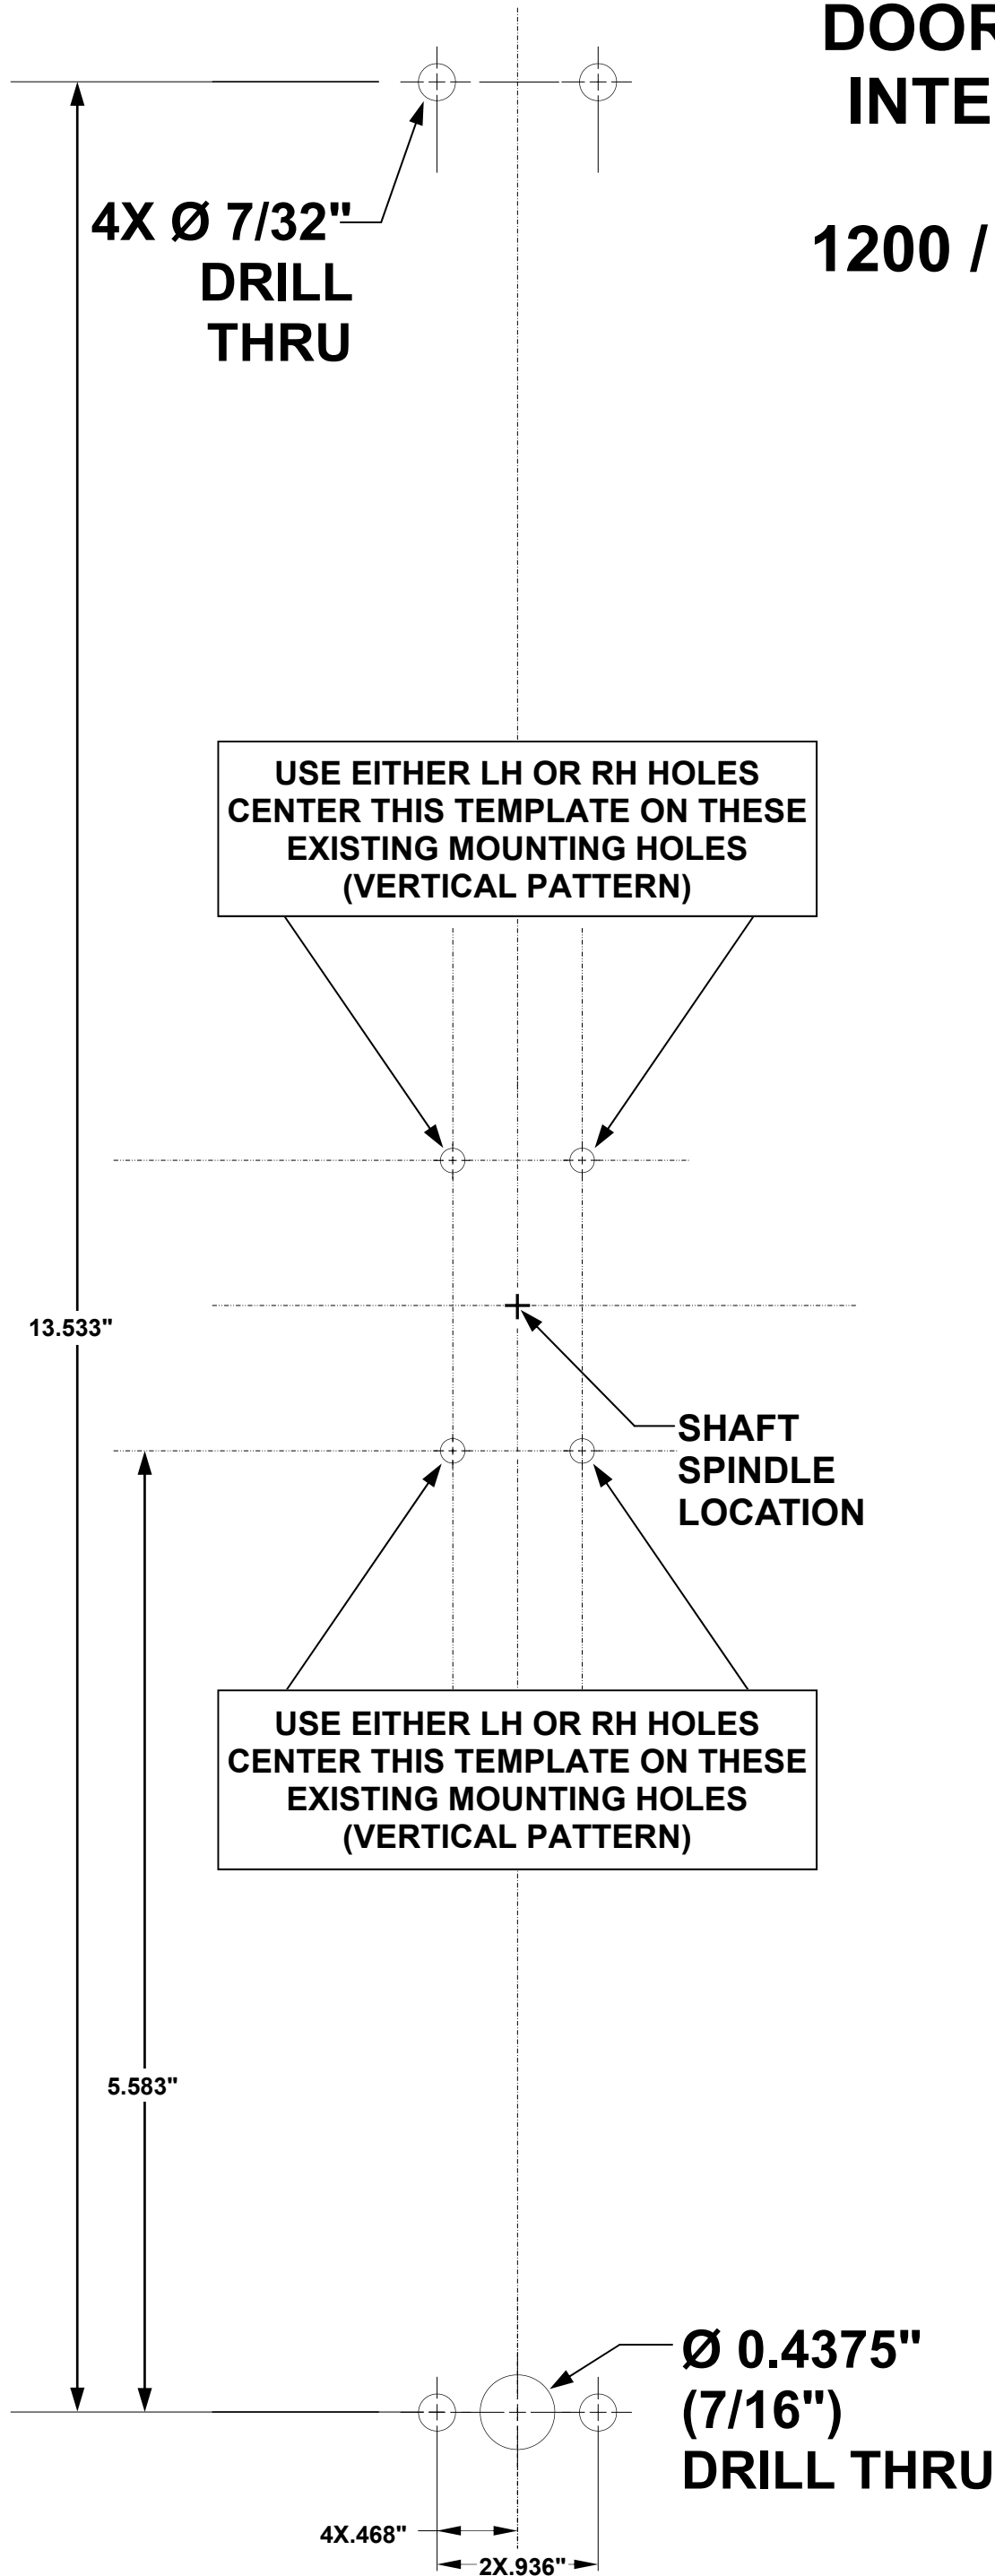

# INSTALLATION TEMPLATE

**DL1200ET  
DL1300ET  
PDL1300ET**

**TOP**

# USE TO INSTALL ON: DOOR CONTROLS INTERNATIONAL (DCI) 1200 / 1300 SERIES

**4X Ø 7/32"  
DRILL  
THRU**

**USE EITHER LH OR RH HOLES  
CENTER THIS TEMPLATE ON THESE  
EXISTING MOUNTING HOLES  
(VERTICAL PATTERN)**

**IMPORTANT**

ALWAYS SELECT PRINTING OPTIONS TO ENSURE THAT COPIES OF TEMPLATES ARE PRODUCED **WITHOUT** SIZE ADJUSTMENTS.

AFTER PRINTING, VERIFY THE DIMENSIONS OF THIS BOX ARE 2.000 X 2.000 INCHES ± 0.010.

13.533"

**SHAFT  
SPINDLE  
LOCATION**

**USE EITHER LH OR RH HOLES  
CENTER THIS TEMPLATE ON THESE  
EXISTING MOUNTING HOLES  
(VERTICAL PATTERN)**

5.583"

**Ø 0.4375"  
(7/16")  
DRILL THRU**

4X.468"  
2X.936"