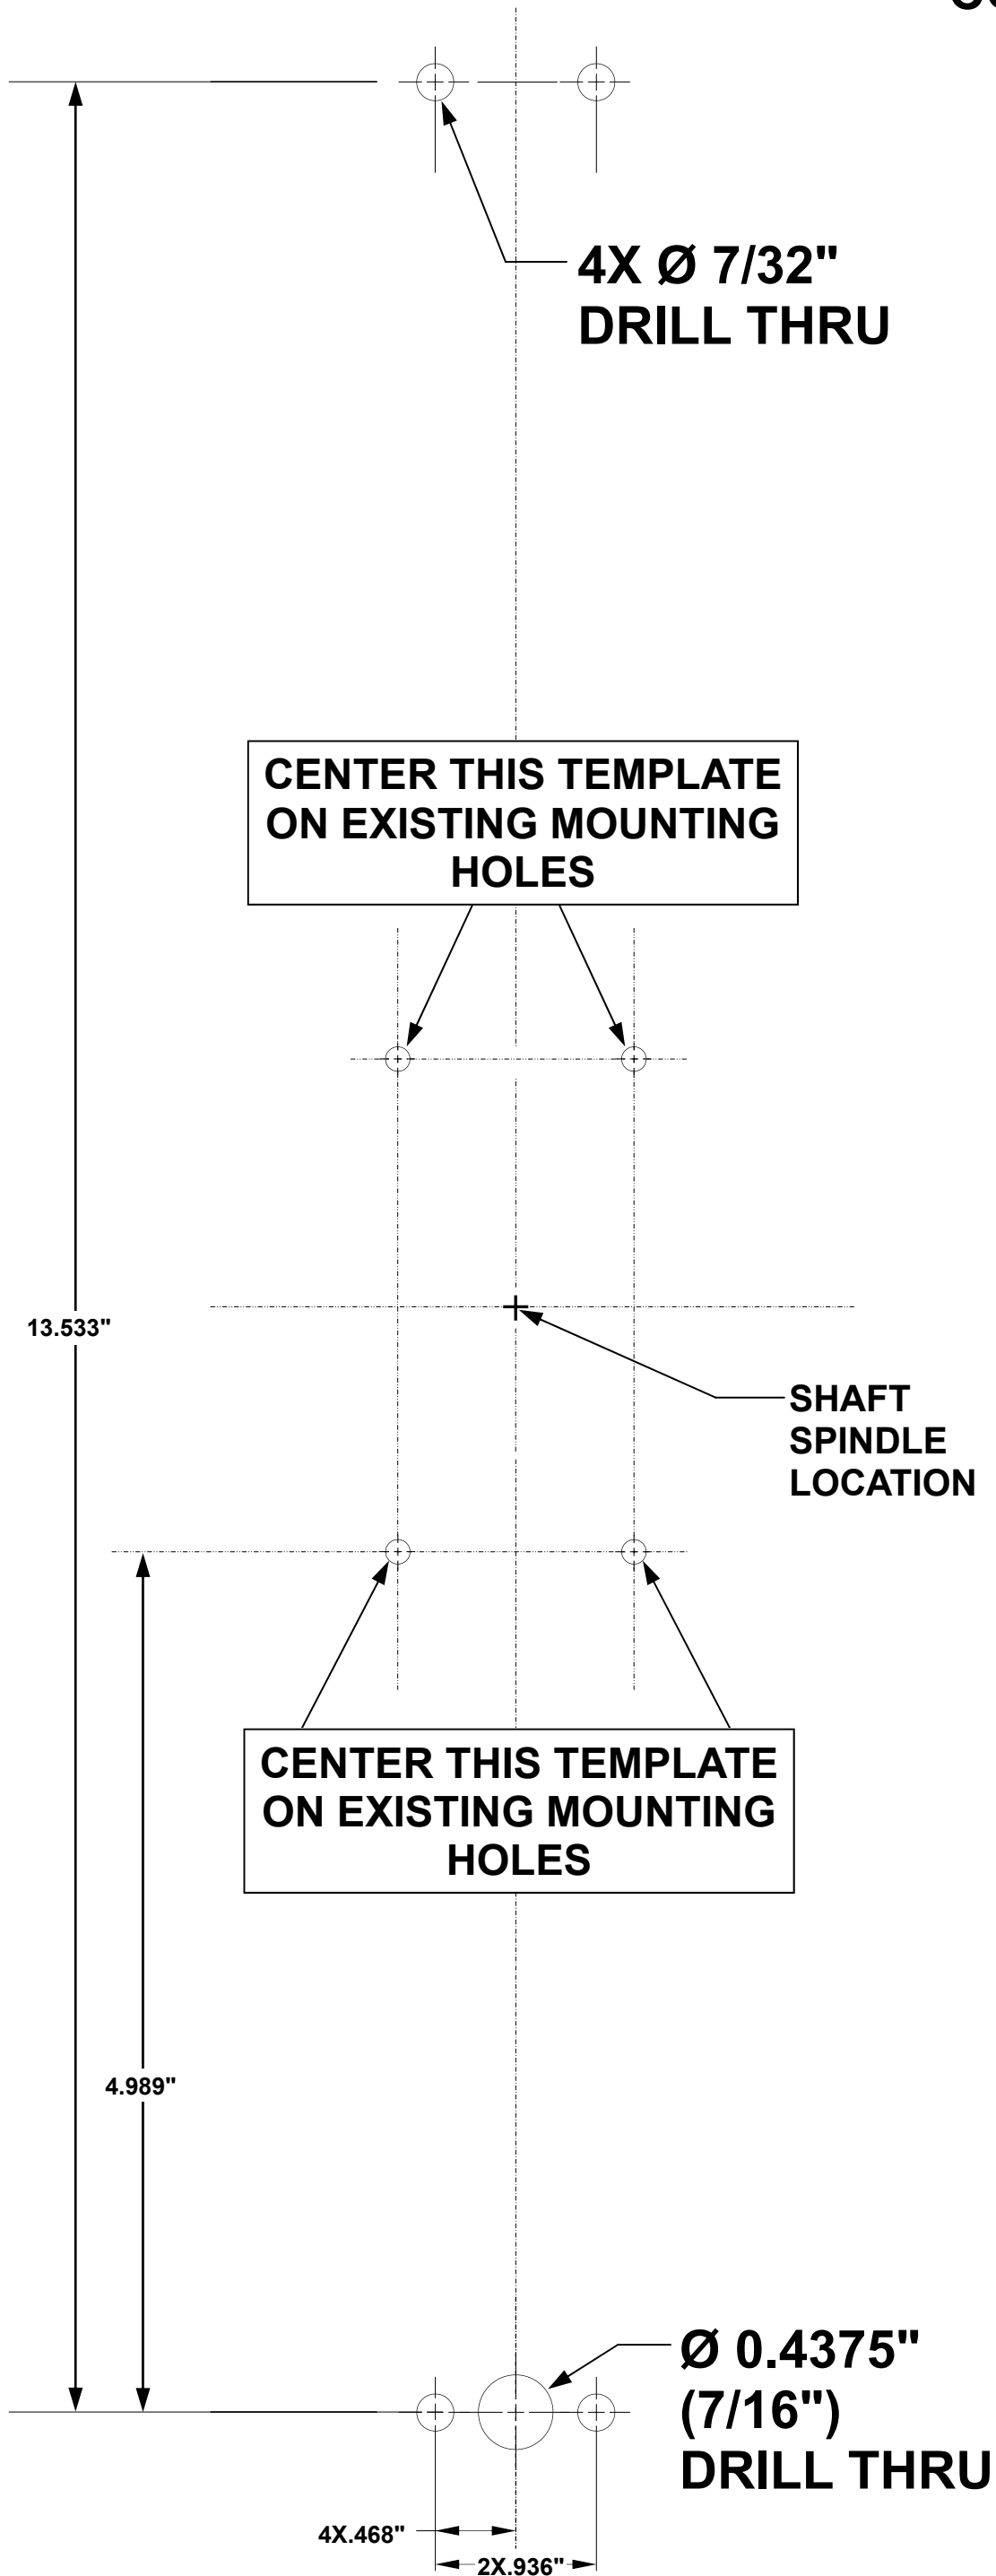

ALARM LOCK

345 Bayview Avenue
Amityville, New York 11701
For Sales and Repairs 1-800-ALA-LOCK
For Technical Service 1-800-645-9440
Publicly traded on NASDAQ Symbol: NSSC

INSTALLATION TEMPLATE

**DL1200ET
DL1300ET
PDL1300ET**

USE TO INSTALL ON: CORBIN RUSSWIN ED8200

TOP

IMPORTANT

ALWAYS SELECT PRINTING
OPTIONS TO ENSURE THAT
COPIES OF TEMPLATES ARE
PRODUCED **WITHOUT** SIZE
ADJUSTMENTS.

AFTER PRINTING, VERIFY
THE DIMENSIONS OF THIS
BOX ARE 2.000 x 2.000
INCHES ± 0.010.