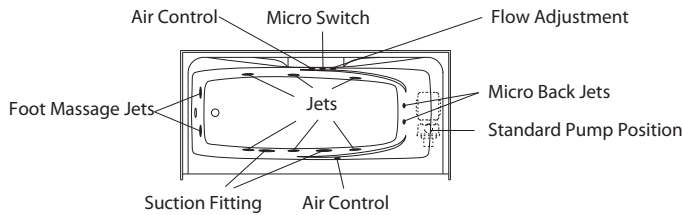

## Options (Visit our website for a complete list of our options)

No	Description
<input type="checkbox"/> OPT 10172	In-line heater (factory-installed)
<input type="checkbox"/> OPT 10174	Pump position opposite standard position
<input type="checkbox"/> OPT 20209	Trim Kit for Bodywrap whirlpool system

# SBW-3672 alcove tub shower

**Model number:**

141006

**Dimensions:** 72" x 36" x 77"

**Installation:** Alcove

**Material:** AcrylX™

All dimensions are approximate. Structure measurements must be verified against the unit to ensure proper fit.