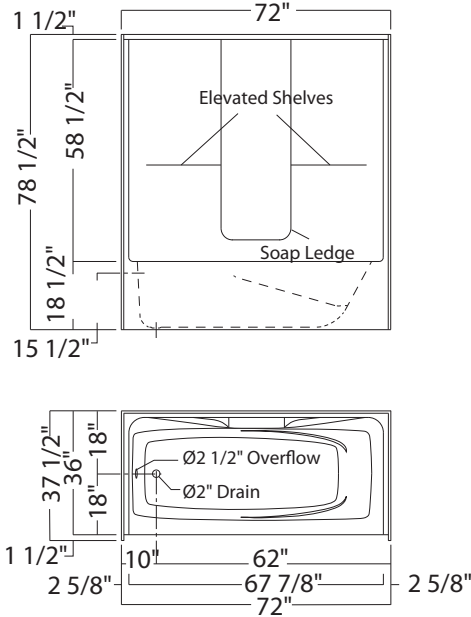

## Standard Features:

- One-piece tub shower with AcrylX™ finish
- Built-in back wall shelves with integrated soap dish
- Right or left-hand drain
- Textured floor
- 17 1/4 inch deep sump
- Bottom bathing well : 47 inch L x 20 inch W

## Recommended products (Visit our website for a complete list of our recommended doors)

Description	No
137500	Edge Tub Shield 30 x 55 ½ in. 6 mm
137501	Edge Square Tub Shield 34 x 58 in. 8 mm
137502	Edge Duo Tub Shield 42 x 58 in. 8 mm

# SBW-3672 alcove tub shower

**Model number:**

141006

**Dimensions:** 72" x 36" x 77"

**Installation:** Alcove

**Material:** AcrylX™

All dimensions are approximate. Structure measurements must be verified against the unit to ensure proper fit.

**Dimensions:**

72 x 36 x 77 in.  
(1829 x 914 x 1956 mm)

**Water capacity:**

57 gallons - 213 liters

**Weight:**

167 lbs - 75.74 kg

**Bathing well:**

47 X 20 in.  
(1194 X 508 mm)