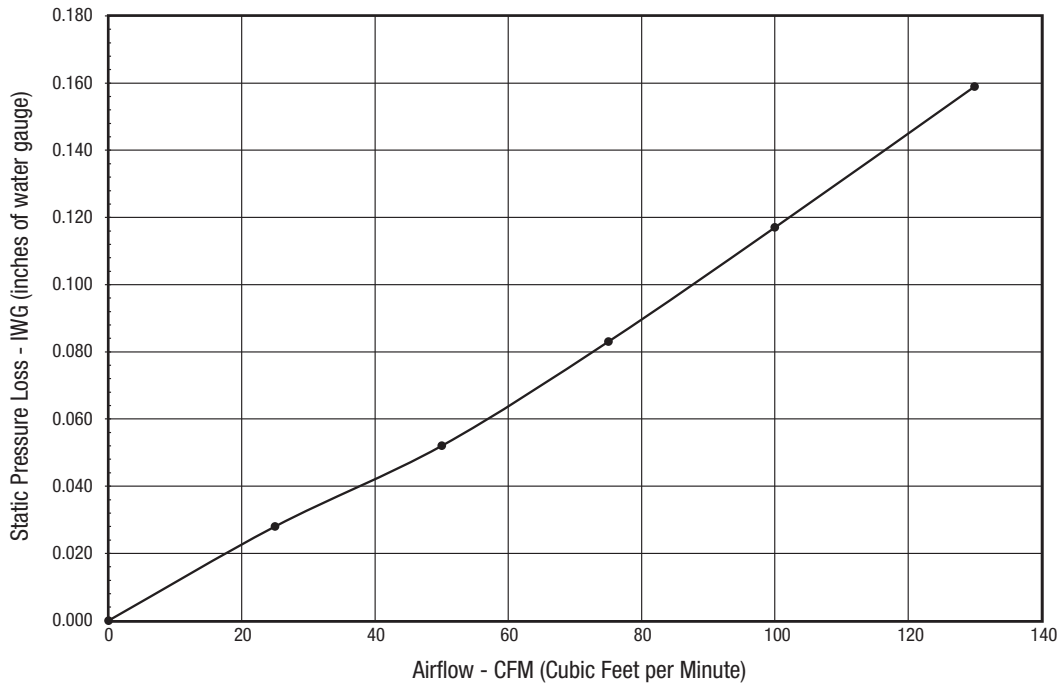

Pressure Drop

820 Lincoln Avenue • West Chester, Pennsylvania 19380-4466