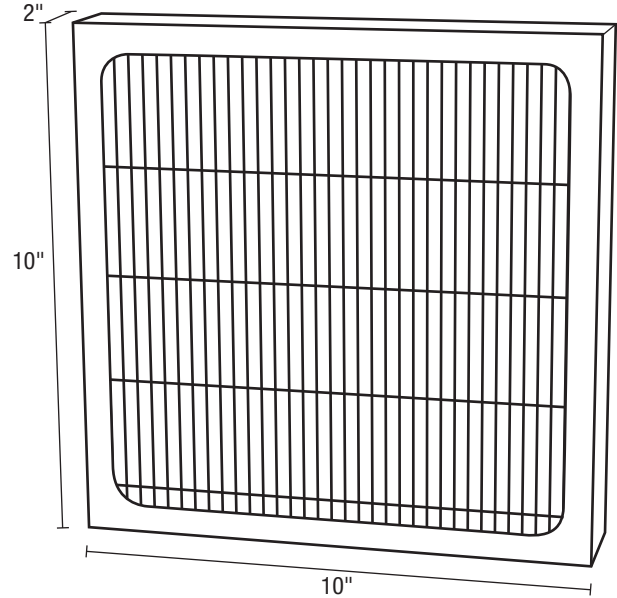

QUFRESH™

SPECIFICATIONS

AF16102

MERV16 AIR FILTER

AIR FILTER

Filter Rating: MERV16

Size: 10" x 10" x 2"

Frame Construction: Cardboard

Use With: Air King QFAM and FAS Series