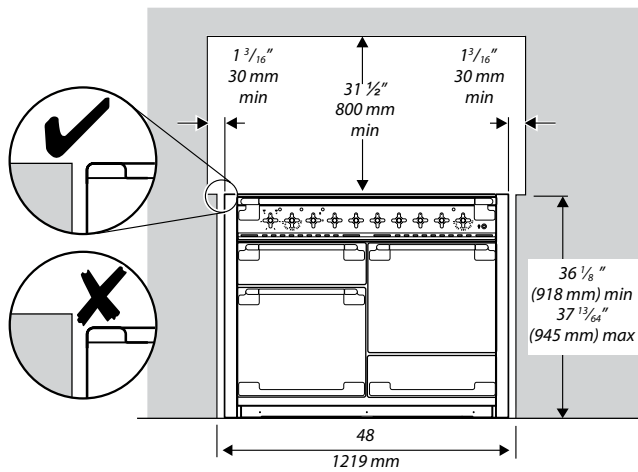

Elise

48" Induction Range
AEL48IN

Parisian Opulence

Ordering Details	Model #
AEL48IN-BLK	Gloss Black
AEL48IN-MBL	Matte Black
AEL48IN-WHT	White
AEL48IN-IVY	Ivory
AEL48IN-SS	Stainless Steel