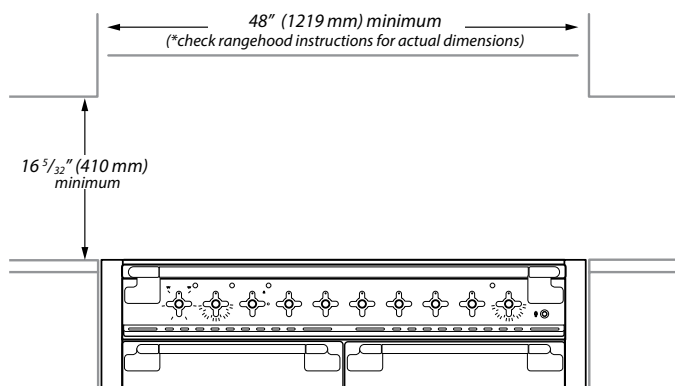

Elise

48" Induction Range
AEL48IN

Parisian Opulence

Ordering Details	Model #
AEL48IN-BLK	Gloss Black
AEL48IN-MBL	Matte Black
AEL48IN-WHT	White
AEL48IN-IVY	Ivory
AEL48IN-SS	Stainless Steel