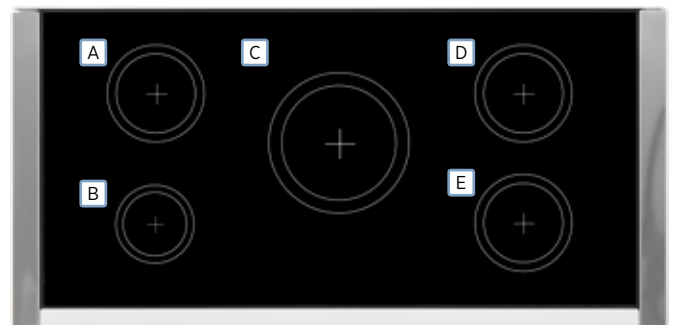

Cooktop Power

1. A: 1,850 watts with 3,000 watt Boost: 7" dia.
   B: 1,400 watts with 2,200 watt Boost: 6" dia.
   C: 2,300 watts with 3,700 watt Boost: 10" dia.
   D: 1,850 watts with 3,000 watt Boost: 7" dia.
   E: 1,850 watts with 3,000 watt Boost: 7" dia.