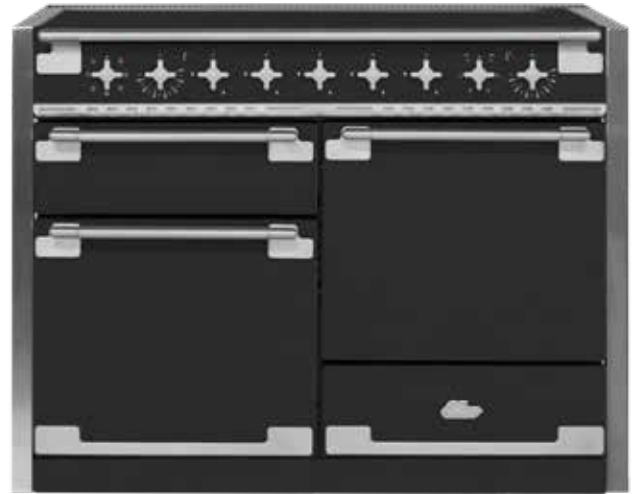

Elise

48" Induction Range

AEL48IN

Parisian Opulence