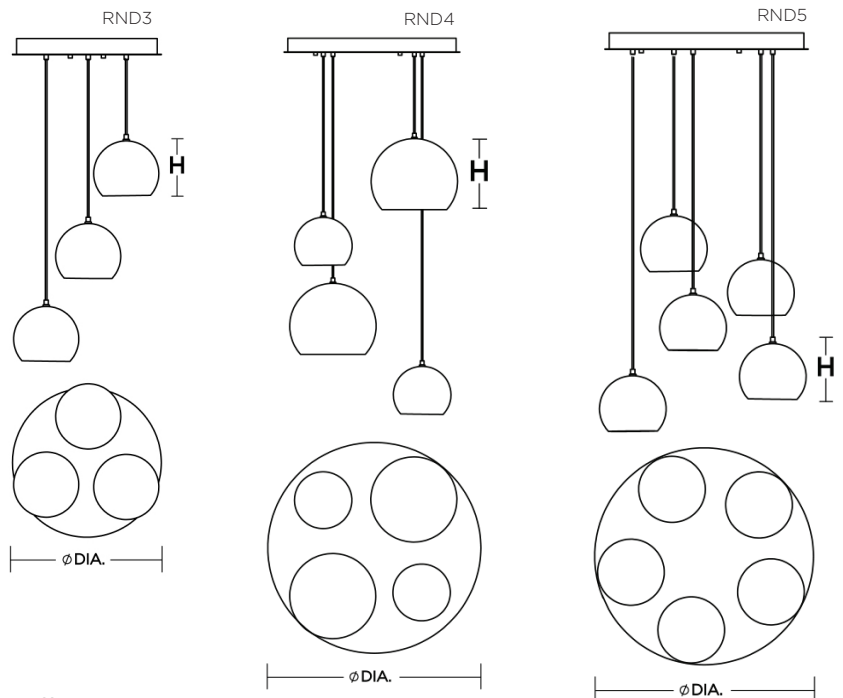

LOCATION		DATE
PREPARED BY		QUANTITY
COMMENTS		FIXTURE TYPE
CATALOG NUMBER		

Roxy Multi Round Pendant RXYP Series

Features

This pendant features spun metal construction globes with 9 ft. adjustable cords. Product can be used over reception desks, restaurants, and in public spaces. This fixture mounts to a standard junction box (not included).

Construction

The metal canopy fits over a standard junction box. Power supply connections must be made inside a junction box (not included).

Finish

Black or White.

Electrical

120V medium base socket.

Lamping

For use with (3), (4), or (5) 60W Max medium base bulbs (lamps not included). Sockets can be labeled for reduced wattage upon request.

Certification

All fixtures are cETLus listed for indoor damp locations.

Warranty

Limited warranty: This fixture is free from defect materials and workmanship for a period of 5 years from date of purchase.

Specifications and dimensions subject to change without notice.

Ordering Information:

Black	White	Qty.	Lamp	DIA.	H
RXYP08BKRND3	RXYP08WHRND3	3	60W (MAX)	18"	6-1/4"
RXYP99BKRND4	RXYP99WHRND4	4	60W (MAX)	24"	9-7/8"
RXYP08BKRND5	RXYP08WHRND5	5	60W (MAX)	24"	6-1/4"