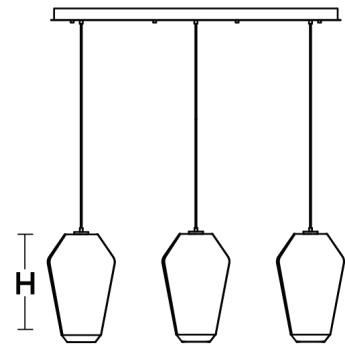

LOCATION		DATE
PREPARED BY		QUANTITY
COMMENTS		FIXTURE TYPE
CATALOG NUMBER		

Lola Multi Linear Pendant LOLP Series

Features

This pendant features hand-blown frosted white ribbed glass with 9 ft. adjustable cords. Product can be used over reception desks, restaurants, and in public spaces. This fixture mounts to a standard junction box (not included).

Construction

The metal canopy fits over a standard junction box. Power supply connections must be made inside a junction box (not included).

Finish

White canopy.

Electrical

120V medium base socket.

Lamping

For use with (3) 60W Max medium base bulbs (lamps not included). Sockets can be labeled for reduced wattage upon request.

Certification

All fixtures are cETLus listed for indoor damp locations.

Warranty

Limited warranty: This fixture is free from defects in materials and workmanship for a period of 5 years from date of purchase.

Specifications and dimensions
subject to change without notice.

Ordering Information:

White	Qty.	Lamp	H	L	W
LOLP11WHLNR3	3	60W (MAX)	18-1/4"	48"	11"