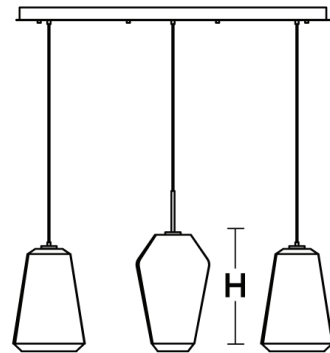

LOCATION		DATE
PREPARED BY		QUANTITY
COMMENTS		FIXTURE TYPE
CATALOG NUMBER		

Lily Multi Linear Pendant LLYP Series

Features

This pendant features hand-blown frosted ribbed white glass with 9 ft. adjustable cords. Product can be used over reception desks, restaurants, and in public spaces. This fixture mounts to a standard junction box (not included).

Construction

The metal canopy fits over a standard junction box. Power supply connections must be made inside a junction box (not included).

Finish

White canopy.

Electrical

120V medium base socket.

Lamping

For use with (3) 60W Max medium base bulbs (lamps not included). Sockets can be labeled for reduced wattage upon request.

Specifications and dimensions
subject to change without notice.

Ordering Information:

White	Qty.	Lamp	H	L	W
LLYP11MBWHLNR3	3	60W (MAX)	18-1/4"	48"	11"