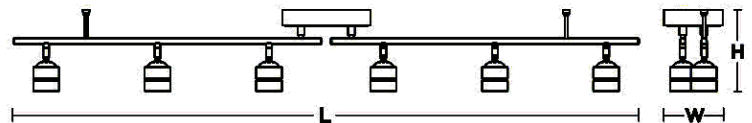

Ordering Information:

Black	Satin Nickel	LED	Source Lumens	Delivered Lumens	CCT	L	W	H
CRRF4450L30BK	CRRF4450L30SN	26W	2600	1800	3000K	36-3/8"	5-3/8"	6-1/4"
CRRF6450L30BK	CRRF6450L30SN	40W	4000	2700	3000K	55-1/8"	5-1/4"	7-1/2"