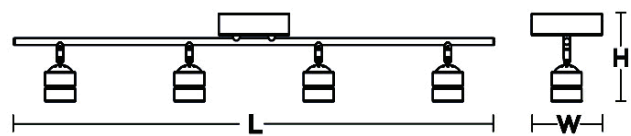

Ordering Information:

Black	Satin Nickel	LED	Source Lumens	Delivered Lumens	CCT	L	W	H
CRRF4450L30BK	CRRF4450L30SN	26W	2600	1800	3000K	36-3/8"	5-3/8"	6-1/4"
CRRF6450L30BK	CRRF6450L30SN	40W	4000	2700	3000K	55-1/8"	5-1/4"	7-1/2"