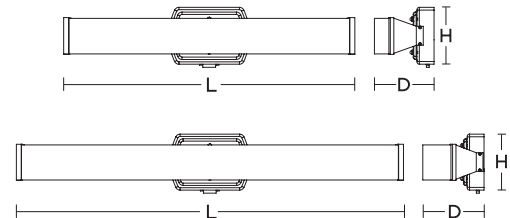

Ordering Information:

Brushed Nickel	LED	Delivered Lumens	Adjustable CCT	L	H	D
LYLV2405LAJD1BN	30W	1800	2700K/3000K/3500K/4000K/5000K	24"	4-3/4"	5"
LYLV3205LAJD1BN	40W	2400	2700K/3000K/3500K/4000K/5000K	32-3/4"	4-3/4"	5-1/4"