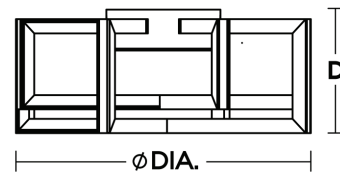

Ordering Information:

Black	Gold	Satin Nickel	LED	Source Lumens	Delivered Lumens	CCT	D	DIA.
CSSC13L30D1BK	CSSC13L30D1GD	CSSC13L30D1SN	30W	3200	2040	3000K	5-1/4"	13"
CSSC17L30D1BK	CSSC17L30D1GD	CSSC17L30D1SN	38W	4000	2600	3000K	5-1/4"	17"