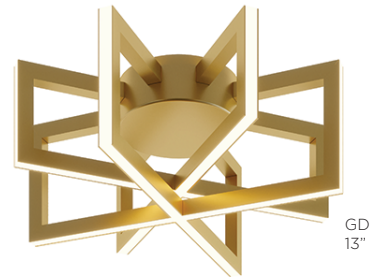

Ordering Information:

Black	Gold	Satin Nickel	LED	Source Lumens	Delivered Lumens	CCT	D	DIA.
CSSC13L30D1BK	CSSC13L30D1GD	CSSC13L30D1SN	30W	3200	2040	3000K	5-1/4"	13"
CSSC17L30D1BK	CSSC17L30D1GD	CSSC17L30D1SN	38W	4000	2600	3000K	5-1/4"	17"