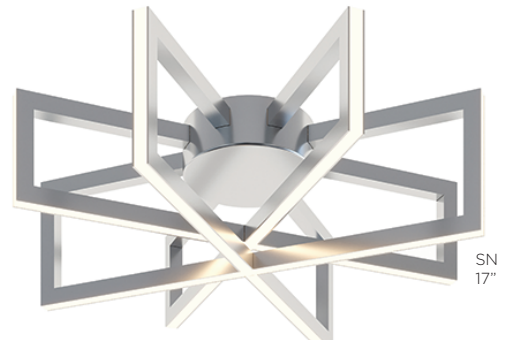

LOCATION		DATE
PREPARED BY		QUANTITY
COMMENTS		FIXTURE TYPE
CATALOG NUMBER		

Cass LED Ceiling CSSC Series

Features

This ceiling fixture features three-sided illumination with a white acrylic diffuser. Ideal use in hallways, entrances or anywhere general lighting is needed. Provides lighting in residential, commercial and hospitality applications. Fixture mounts to standard junction box (not included).

Construction

Extruded aluminum housing. The canopy fits over a standard junction box. Power supply connections must be made inside a junction box (not included).

Finish

Black, Gold, or Satin Nickel finish.

Diffuser

White acrylic diffuser.

Electrical

Input 120 VAC 60 HZ.
Compatible with TRIAC and ELV dimmers.

LED

Integrated LED modules capable of producing:
30W = 3200 source lumens, 2040 delivered lumens
38W = 4000 source lumens, 2600 delivered lumens
3000K (CCT). Rated for 50,000 Hrs., 90 CRI.

Certification

All fixtures are cETLus listed for indoor damp locations.
Title 24/JA8 compliant.

Warranty

Limited warranty: This fixture is free from defects in materials and workmanship for a period of 5 year from date of purchase.

Specifications and dimensions
subject to change without notice.

Ordering Information:

Black	Gold	Satin Nickel	LED	Source Lumens	Delivered Lumens	CCT	D	DIA.
CSSC13L30D1BK	CSSC13L30D1GD	CSSC13L30D1SN	30W	3200	2040	3000K	5-1/4"	13"
CSSC17L30D1BK	CSSC17L30D1GD	CSSC17L30D1SN	38W	4000	2600	3000K	5-1/4"	17"