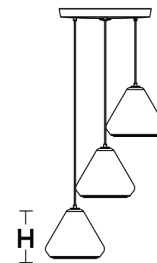

Ordering Information:

Aqua Glass	Brown Glass	Clear Crackle Glass	Clear Glass	Qty.	Lamp	DIA.	H
AGPI0MBSNAQRND3	AGPI0MBSNBRRND3	AGPI0MBSNCCRND3	AGPI0MBSNCLRND3	3	60W (MAX)	21-1/8"	8"