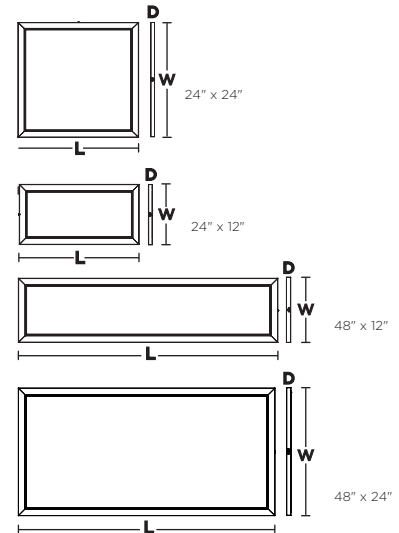

Construction

Aluminum picture frame construction. Fixture includes tether cords to allow for easy installation. Standard mounting holes and hardware are included. Power supply connections must be made inside a junction box (not included).

Specifications and dimensions subject to change without notice.

Selectable CCT switch
2700 - 5000K

Ordering Information:

Black	Satin Nickel	White	LED	Delivered Lumens	Adjustable CCT	L	W	D
LGNL2412LAJD4BK	-	LGNL2412LAJD4WH	25W	1870	2700K/3000K/3500K/4000K/5000K	24"	12"	3/4"
LGNL2424LAJD4BK	-	LGNL2424LAJD4WH	45W	3550	2700K/3000K/3500K/4000K/5000K	24"	24"	3/4"
LGNL4812LAJD4BK	LGNL4812LAJD4SN	LGNL4812LAJD4WH	45W	3550	2700K/3000K/3500K/4000K/5000K	48"	12"	3/4"
LGNL4824LAJD4BK	-	LGNL4824LAJD4WH	50W	4500	2700K/3000K/3500K/4000K/5000K	48"	24"	3/4"