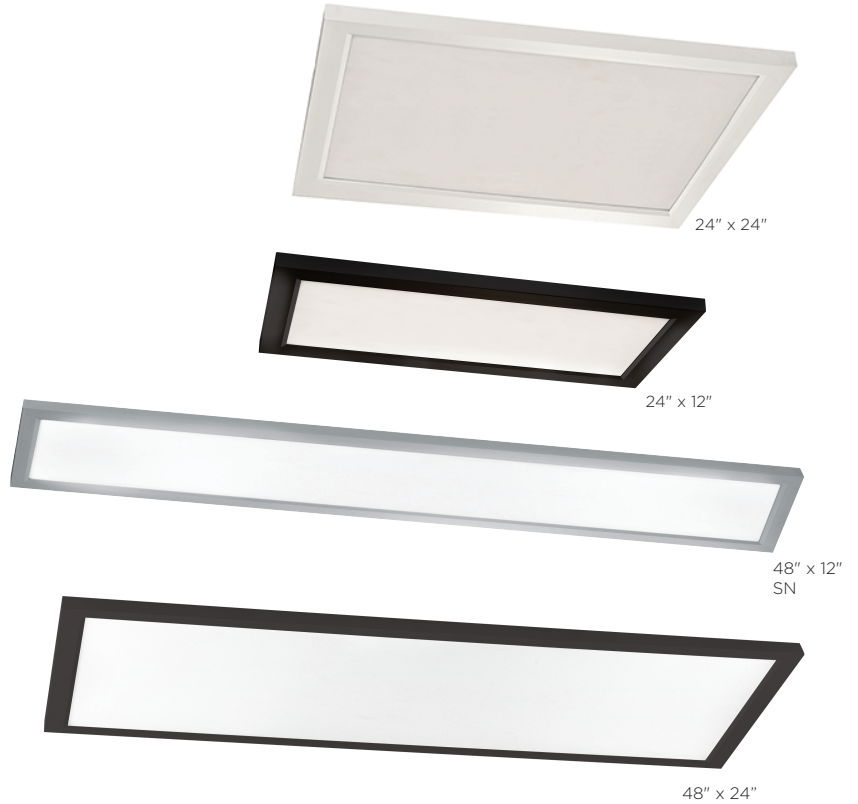

LOCATION		DATE
PREPARED BY		QUANTITY
COMMENTS		FIXTURE TYPE
CATALOG NUMBER		

Lugano LED Linear Flat Panels LGNL Series

Features

This ultra low profile design provides a dramatic look and features an edge-lit light panel construction. Products can be used in various applications including corridors, bath, hallway, kitchen and anywhere general lighting is needed. Fixture mounts to standard junction box (not included).

Construction

Aluminum picture frame construction. Fixture includes tether cords to allow for easy installation. Standard mounting holes and hardware are included. Power supply connections must be made inside a junction box (not included).

Finish

Black or White finish.
(Satin Nickel available in 48" x 12" ONLY)

Diffuser

White acrylic diffuser.

Electrical

Input 120-277 VAC 60 HZ.
TRIAC and ELV dimming only at 120 VAC.

LED

Integrated LED modules capable of producing:
25W = 1870 delivered lumens
30W = 3550 delivered lumens
45W = 3550 delivered lumens
45W = 4500 delivered lumens
Adjustable Choice 2700K, 3000K, 3500K, 4000K, 5000K (CCT).
Rated for 50,000 Hrs. 90 CRI.

Specifications and dimensions subject to change without notice.

Selectable CCT switch
2700 - 5000K

Ordering Information:

Black	Satin Nickel	White	LED	Delivered Lumens	Adjustable CCT	L	W	D
LGNL2412LAJD4BK	-	LGNL2412LAJD4WH	25W	1870	2700K/3000K/3500K/4000K/5000K	24"	12"	3/4"
LGNL2424LAJD4BK	-	LGNL2424LAJD4WH	45W	3550	2700K/3000K/3500K/4000K/5000K	24"	24"	3/4"
LGNL4812LAJD4BK	LGNL4812LAJD4SN	LGNL4812LAJD4WH	45W	3550	2700K/3000K/3500K/4000K/5000K	48"	12"	3/4"
LGNL4824LAJD4BK	-	LGNL4824LAJD4WH	50W	4500	2700K/3000K/3500K/4000K/5000K	48"	24"	3/4"