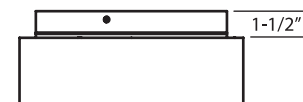

BATTERY BACKUP