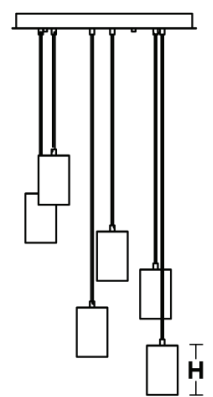

### Lamping

For use with (3) or (6) 60W Max medium base bulbs (lamps not included). Sockets can be labeled for reduced wattage upon request.

### Certification

All fixtures are cETLus listed for indoor damp locations.

### Ordering Information:

Black	Qty.	Lamp	DIA.	H
TYKP04MBBKRND3	3	60W (MAX)	18"	6-1/2"
TYKP04MBBKRND6	6	60W (MAX)	24"	6-1/2"