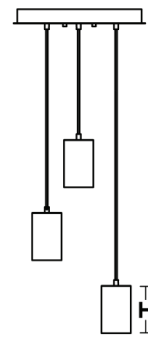

### Lamping

For use with (3) or (6) 60W Max medium base bulbs (lamps not included). Sockets can be labeled for reduced wattage upon request.

### Ordering Information:

Black	Qty.	Lamp	DIA.	H
TYKP04MBBKRND3	3	60W (MAX)	18"	6-1/2"
TYKP04MBBKRND6	6	60W (MAX)	24"	6-1/2"