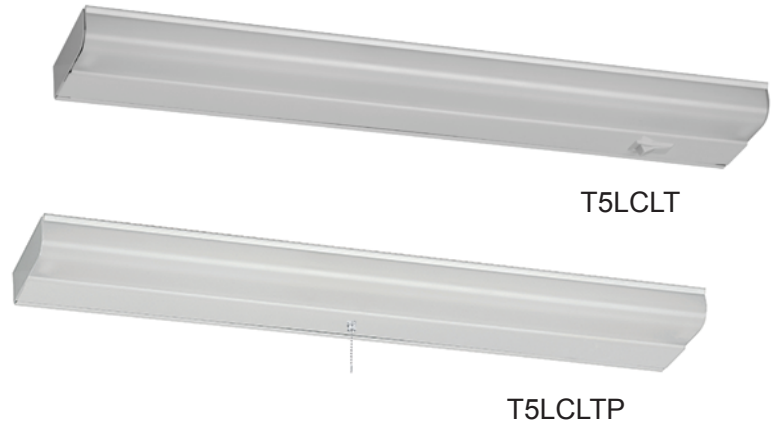

LOCATION		DATE
PREPARED BY		QUANTITY
COMMENTS		FIXTURE TYPE
CATALOG NUMBER		

LED Closet Light T5LC Series

Features

All purpose direct wire LED closet light. Low profile for smaller closets. Standard knockouts are located on top, back or ends for direct connection. A direct wire UL listed connector is included and is suitable for 3/8" flexible conduit or 3-wire Romex.

Construction

Housing is die-formed of 22-gauge steel. Separate hinge service tray allows for easy installation and snaps into position without hardware. Power connections are made inside service tray.

Finish

All exposed metal parts are post painted lighting grade white paint.

Diffuser

Smooth white acrylic diffuser snap-fits into housing.

Electrical

This unit is wired for 120V operation. On/off switch rocker or pull chain switch (included).

Lamping

LED lamping, type SMT array, 4000K non-replaceable, Rated 50,000 hrs., 90 CRI.

Certification

cETLus listed for damp locations
ENERGY STAR® qualified
Title 24/JA8 compliant
FCC compliant
Suitable for use in clothes closets when installed in accordance with the NEC 410.16 spacing requirements.

Warranty

Limited warranty. This fixture guaranteed to be free from defects in materials and workmanship for a period of 5 years from date of purchase.

**Specifications and dimensions
subject to change without notice.**

T5LCLT