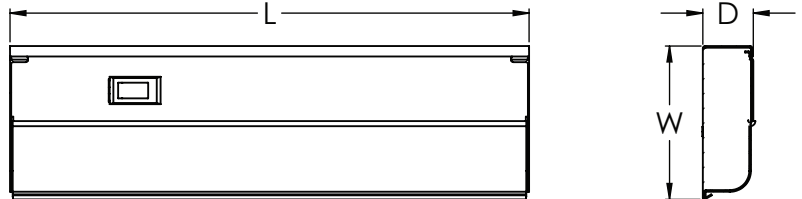

Construction

Housing is die-formed of 22-gauge steel. Separate hinge service tray allows for easy installation and snaps into position without hardware. Power supply connections must be made inside the fixture.

Specifications and dimensions
subject to change without notice.

Ordering Information:

Size	Finish		Type	Lumens			L	W	D
	White	Oil-Rubbed Bronze		3000K	LPW				
9 in.	T5L2-9RWH		4.5W SMT-Array	220	44	9"	3-1/2"	1-1/8"	
12 in.	T5L2-12RWH	T5L2-12RRB	5W SMT-Array	315	63	12"	3-1/2"	1-1/8"	
18 in.	T5L2-18RWH	T5L2-18RRB	7.5W SMT-Array	520	69	18"	3-1/2"	1-1/8"	
21 in.	T5L2-21RWH	T5L2-21RRB	8.5W SMT-Array	570	67	21"	3-1/2"	1-1/8"	
24 in.	T5L2-24RWH	T5L2-24RRB	9W SMT-Array	630	70	24"	3-1/2"	1-1/8"	
33 in.	T5L2-33RWH	T5L2-33RRB	13.5W SMT-Array	950	70	33"	3-1/2"	1-1/8"	
42 in.	T5L2-42RWH	T5L2-42RRB	16.5W SMT-Array	1150	69	42"	3-1/2"	1-1/8"	