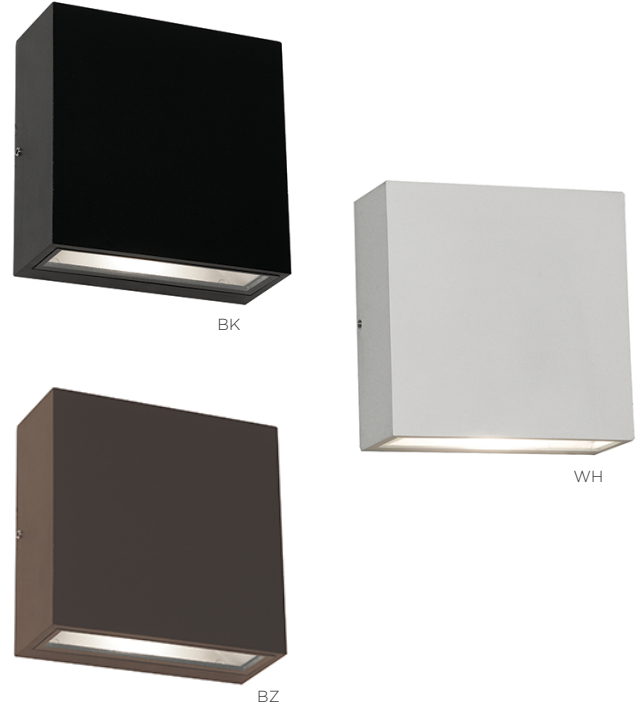

Ordering Information:

Black	Bronze	White	LED	Source Lumens	Delivered Lumens	CCT	H	W	D
DEXW060612L30MVBK (1-LIGHT)	DEXW060612L30MVBZ (1-LIGHT)	DEXW060612L30MVWH (1-LIGHT)	12W	1200	537	3000K	5-1/2"	5-1/2"	2-1/4"
DEXW060624L30MVBK (2-LIGHT)	DEXW060624L30MVBZ (2-LIGHT)	DEXW060624L30MVWH (2-LIGHT)	24W	2400	1025	3000K	5-1/2"	5-1/2"	2-1/4"