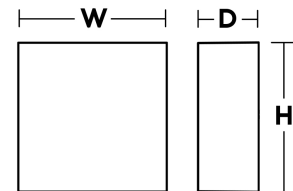

## Ordering Information:

Black	Bronze	White	LED	Source Lumens	Delivered Lumens	CCT	H	W	D
DEXW060612L30MVBK (1-LIGHT)	DEXW060612L30MVBZ (1-LIGHT)	DEXW060612L30MVWH (1-LIGHT)	12W	1200	537	3000K	5-1/2"	5-1/2"	2-1/4"
DEXW060624L30MVBK (2-LIGHT)	DEXW060624L30MVBZ (2-LIGHT)	DEXW060624L30MVWH (2-LIGHT)	24W	2400	1025	3000K	5-1/2"	5-1/2"	2-1/4"