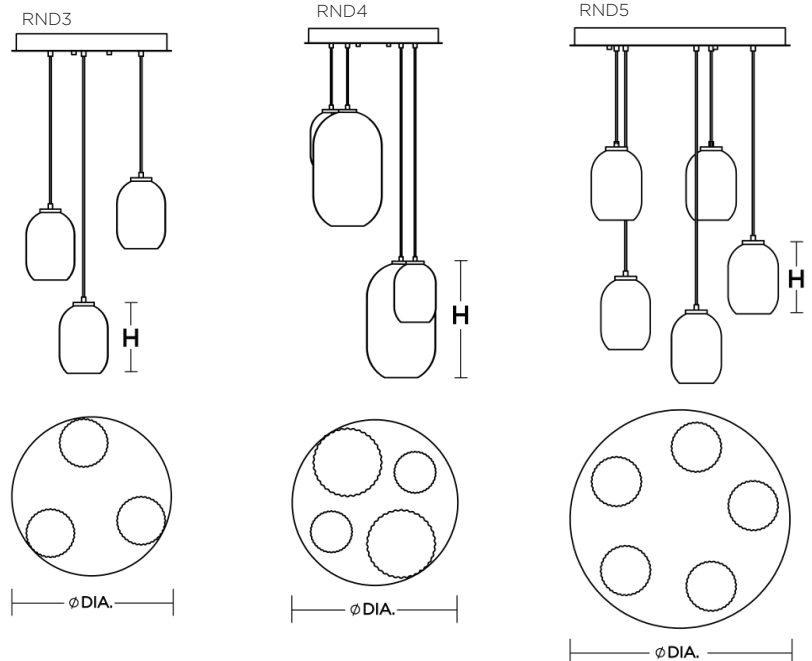

LOCATION		DATE
PREPARED BY		QUANTITY
COMMENTS		FIXTURE TYPE
CATALOG NUMBER		

Callie Multi Round Pendant CALP Series

Features

This pendant features hand-blown frosted ribbed glass shades with 9 ft. adjustable cords. Product can be used over reception desks, restaurants, and in public spaces. This fixture mounts to a standard junction box (not included).

Construction

The metal canopy fits over a standard junction box. Power supply connections must be made inside a junction box (not included).

Finish

White canopy.

Electrical

120V medium base socket.

Lamping

For use with (3), (4), or (5) 60W Max medium base bulbs (lamps not included). Sockets can be labeled for reduced wattage upon request.

Specifications and dimensions
subject to change without notice.

Ordering Information:

White	Qty.	Lamp	DIA.	H
CALP05WHRND3	3	60W (MAX)	18"	8"
CALPP99WHRND4	4	60W (MAX)	18"	15-1/2"
CALP05WHRND5	5	60W (MAX)	24"	8"