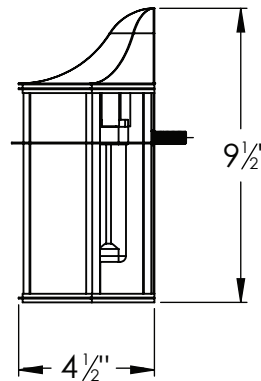

Ordering Information:

Black with Photocell	LED	Source Lumens	CCT	H	W	D
BSSW0810700L50BKPC-50	9W	700	5000K	9-1/2"	7-3/4"	4-1/2"

Black	LED	Source Lumens	CCT	H	W	D
BSSW0810700L50BK	9W	700	5000K	9-1/2"	7-3/4"	4-1/2"
White	LED	Source Lumens	CCT	H	W	D
BSSW081009L30ENWH	12W	900	3000K	9-1/2"	7-3/4"	4-1/2"

With Photocell (PC-50)