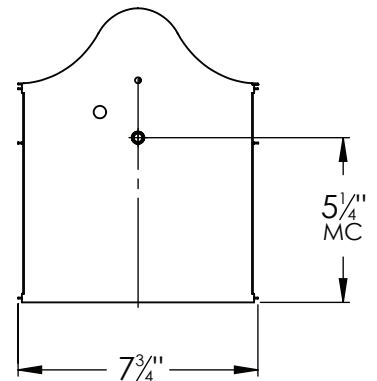

Construction

Housing is die cast 22-gauge aluminum. Power supply must be made inside junction box.

Finish

All exposed metal surface area is painted Black or White finish.

Diffuser

Frosted polycarbonate diffuser.

Electrical

Input 120VAC / 60Hz

Photocell control light operation switching on at dusk and shut off at dawn (PC-50 model only).

Minimum starting temp -4° F/-20° C

LED

Integrated LED modules capable of producing:

Black - 9W = 700 source lumens, 5000K CCT

White - 12W = 900 source lumens, 3000K CCT

Rated for 50,000 Hrs. 80 CRI.

Certification

All fixtures are cETLus for outdoor wet locations.

Title 24/JA8 compliant

ENERGY STAR® Qualified

Warranty

Limited warranty: This fixture is free from defects in materials and workmanship for a period of 5 years from date-of-purchase.

Specifications and dimensions
subject to change without notice.

Ordering Information:

Black with Photocell	LED	Source Lumens	CCT	H	W	D
BSSW0810700L50BKPC-50	9W	700	5000K	9-1/2"	7-3/4"	4-1/2"

Black	LED	Source Lumens	CCT	H	W	D
BSSW0810700L50BK	9W	700	5000K	9-1/2"	7-3/4"	4-1/2"
White	LED	Source Lumens	CCT	H	W	D
BSSW081009L30ENWH	12W	900	3000K	9-1/2"	7-3/4"	4-1/2"

With Photocell (PC-50)

MC - Mounting Center