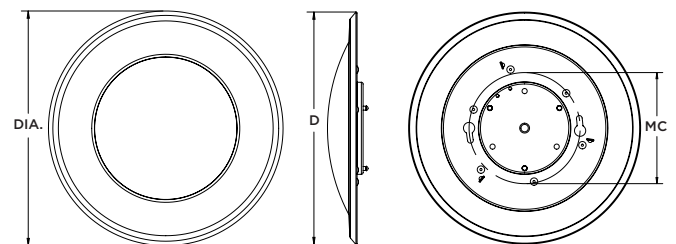

Construction

Aluminum housing. Mounts to standard junction box (not included). Power supply connections must be made inside junction box.
6-3/8" - Mounting Center is 2-3/4" apart for J-box with mud ring style.
7-1/2" - Mounting Center is 3-1/2" apart for octagon J-box application only (without mud ring).

SLMF04L30D1WH

SLMF06L30D1WH

Ordering Information:

White	LED	Delivered Lumens	Source Lumens	CCT	DIA.	D	MC
SLMF04L30D1WH	10W	640	785	3000K	6-3/8"	3/4"	2-3/4"
SLMF06L30D1WH	15W	990	1380	3000K	7-1/2"	1-1/8"	3-1/2"