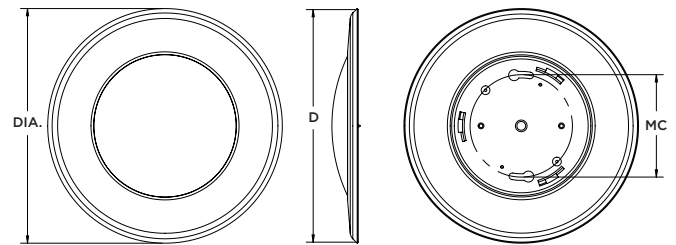

Construction

Aluminum housing. Mounts to standard junction box (not included). Power supply connections must be made inside junction box.
6-3/8" - Mounting Center is 2-3/4" apart for J-box with mud ring style.
7-1/2" - Mounting Center is 3-1/2" apart for octagon J-box application only (without mud ring).

Lamping

Fixture includes a LED modules capable of producing:
10W = 640 delivered lumens, 785 source lumens
15W = 990 delivered lumens, 1380 source lumens
3000K (CCT). 50,000 Hrs. 90 CRI.

Certification

cETLus listed
ENERGY STAR® Qualified
Title 24/JA8 Compliant
Wet location rated for indoor use.
Outdoor wet location rated for covered ceiling mount applications ONLY (not recommended for any other outdoor use).
Suitable for use in clothes closets when installed in accordance with the NEC 410.16 spacing requirements.

SLMF04L30D1WH

SLMF06L30D1WH

Ordering Information:

White	LED	Delivered Lumens	Source Lumens	CCT	DIA.	D	MC
SLMF04L30D1WH	10W	640	785	3000K	6-3/8"	3/4"	2-3/4"
SLMF06L30D1WH	15W	990	1380	3000K	7-1/2"	1-1/8"	3-1/2"